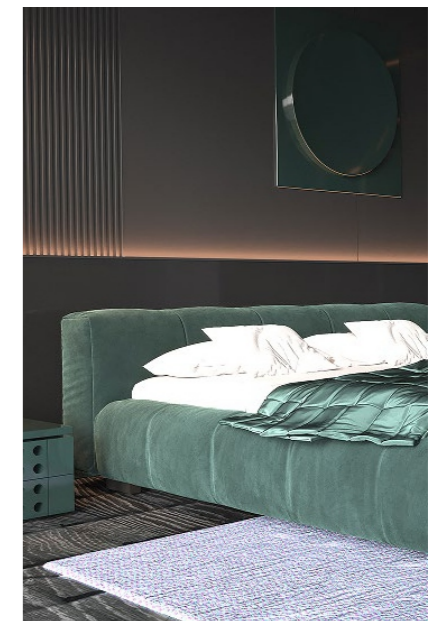

Model: # 软床

床长 * 床头宽 * 床尾宽 * 床高:

Model: # 软床

床长 * 床头宽 * 床尾宽 * 床高:

Under the simple style, the classic collocation of colors with deep tones is not a deep endorsement, and light tones do not mean monotonous. When the city loses its direction in the chaos, gray is the best color to describe life, life can be so pure, but pillow her dream, can be so colorful.