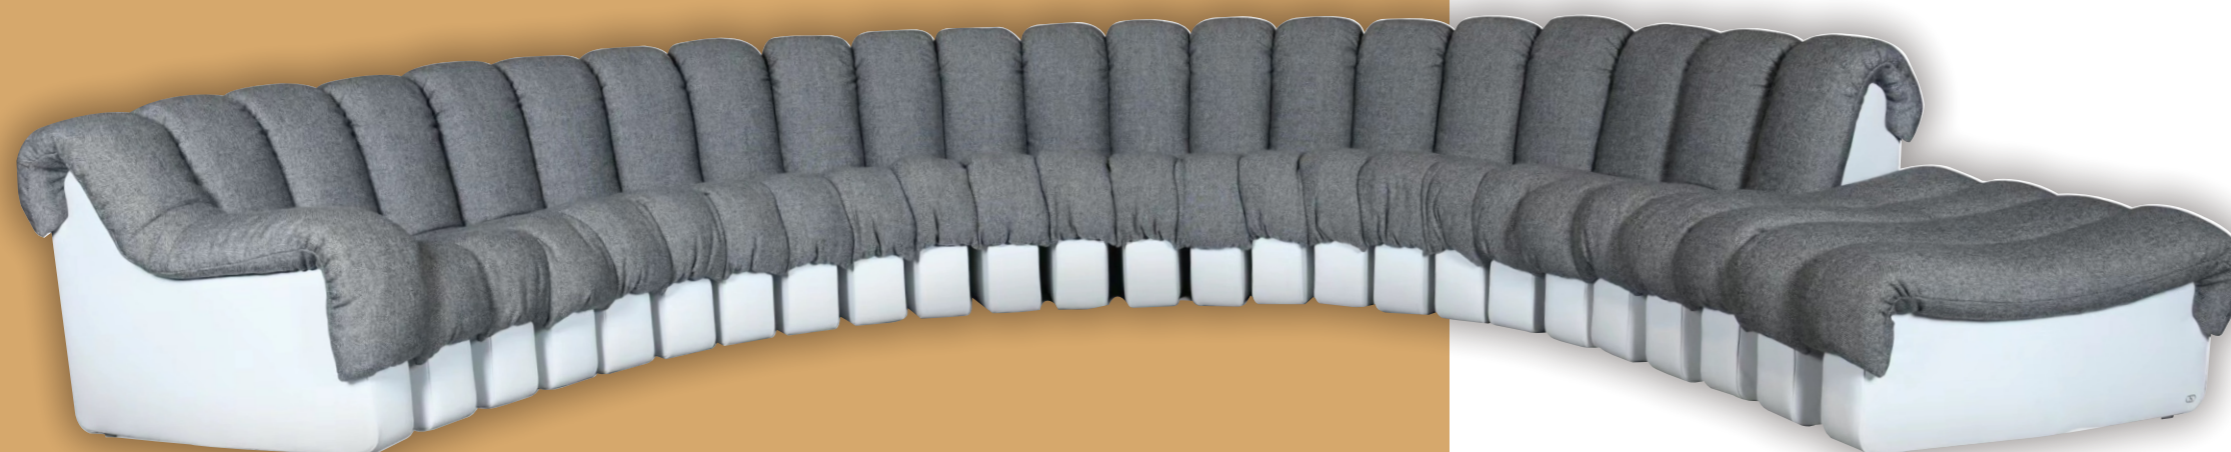

GRAND SHAPING

Regarding our way of life, we can do some simple and positive choices. We can go to understand, appreciate and re-train our own senses, to expect and create a happy, healthy, warm, creative and rewarding lifestyle. Releasing all your sense and returning to the instinct, sentiment life.

Model: MY3399# 沙发

扶手位: 25*108*83cm
中位: 25*108*83cm
无靠背椅: 25*108*40cm

填充物: 高密度海绵
内框架: 夹板 + 实木内框架