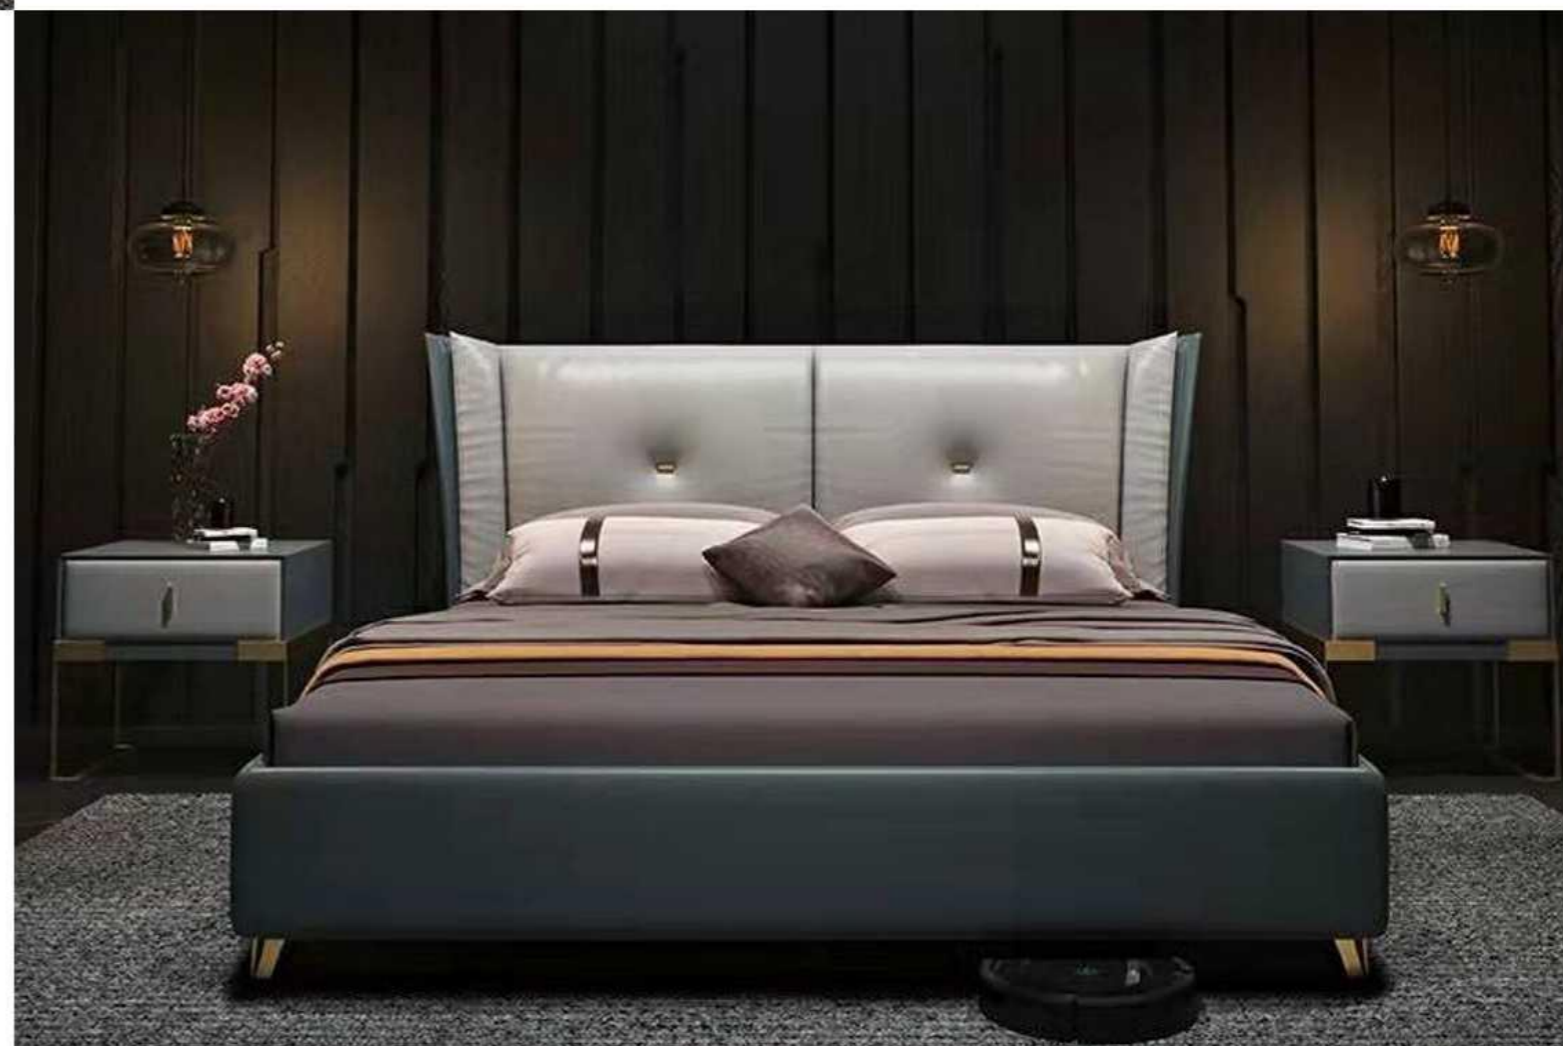

KJ8817床

Simple design of tea table, full of love and luxury feeling. Bright colors sparkle with magic and give off a unique feeling. Furniture style highlights life style. Each lifestyle can become your classic liestyle. Our goal is to create a colortul life and completely realize our dream of perfect life.