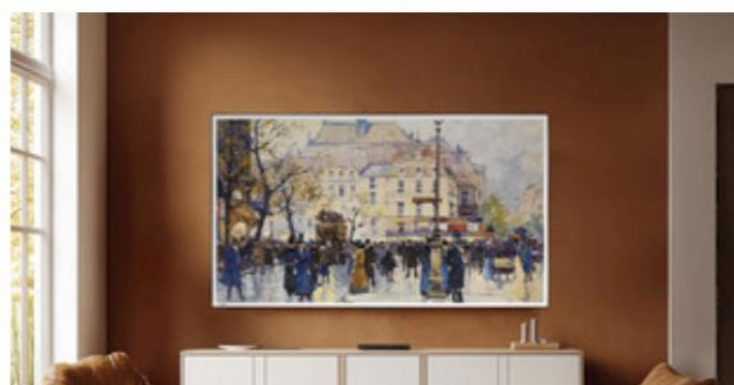

EVEN THE SMALLEST STAR SHINES
IN THE VASTNESS OF THE NIGHT.
EVERY STAR IS A BEACON OF HOPE.

CREATE YOUR OWN HOME
AND MAKE YOUR LIFE MORE FREE

Italian minimalist

#MY-3516#

#M3517#

THE MINIMALIST SOFA, WITH ITS SLEEK AND CLEAN LINES, IS A STUDY IN UNDERSTATED ELEGANCE. ITS SMOOTH, UNADORNED SURFACES EXUDE A SENSE OF CALM, MAKING IT A PERFECT CENTERPIECE FOR A CONTEMPORARY LIVING SPACE THAT VALUES SIMPLICITY.