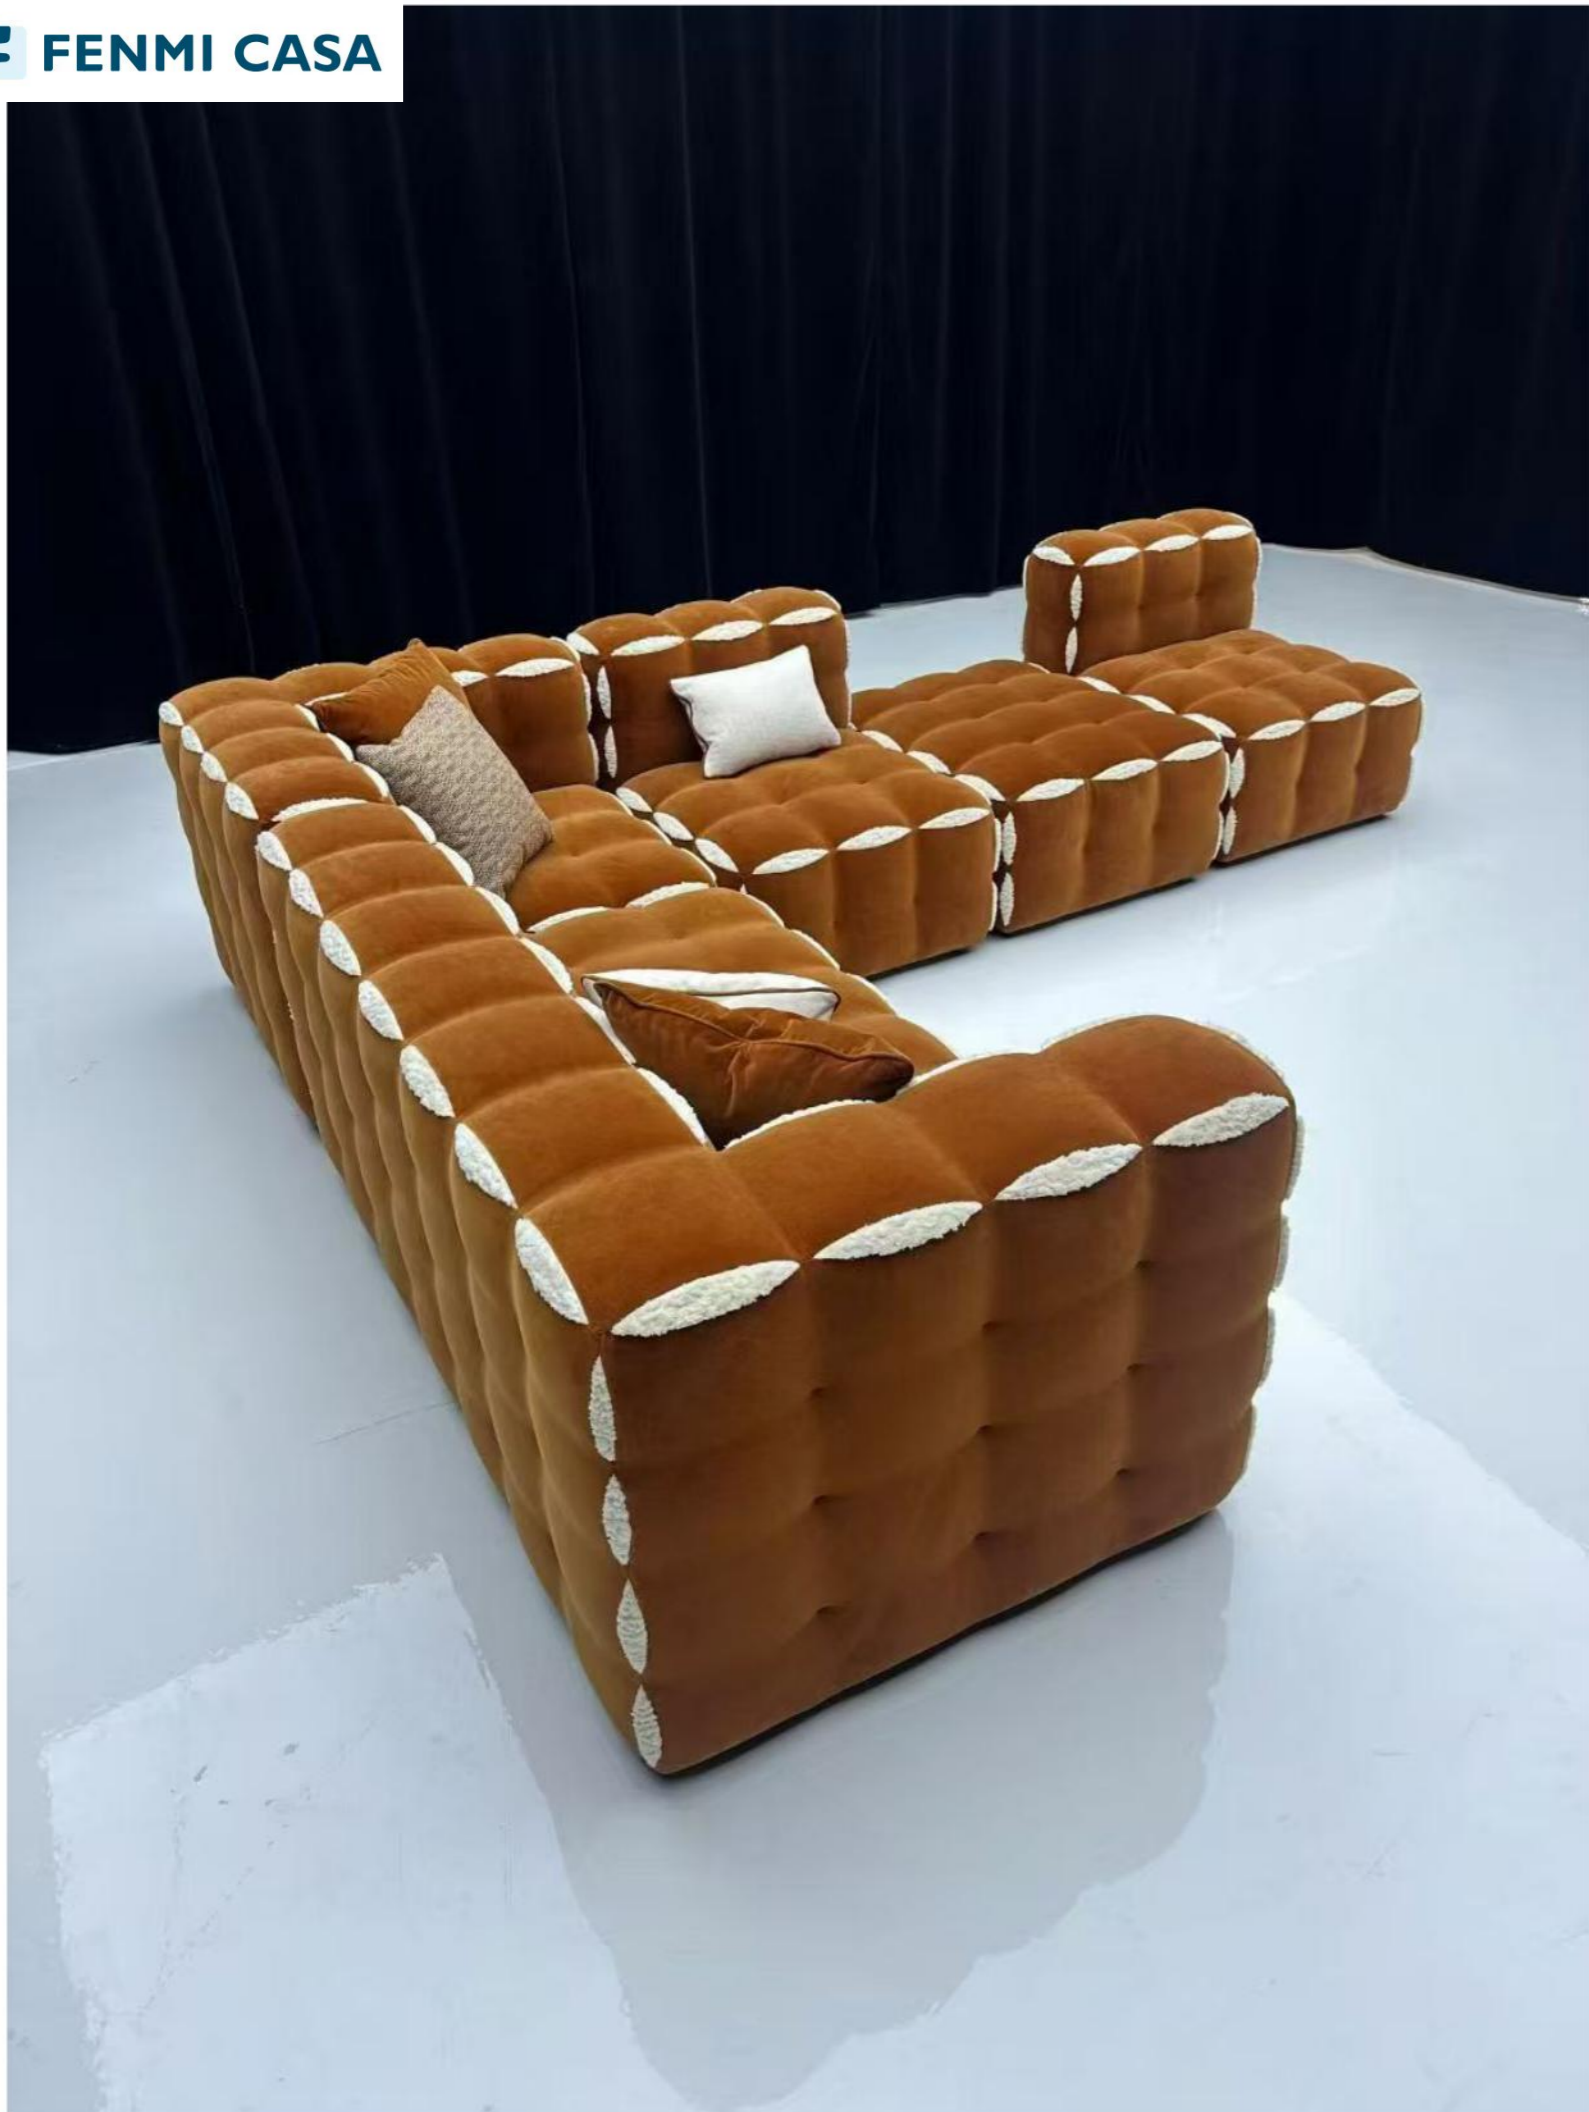

THE MINIMALIST SOFA, WITH ITS SLEEK AND CLEAN LINES, IS A STUDY IN UNDERSTATED ELEGANCE. ITS SMOOTH, UNADORNED SURFACES EXUDE A SENSE OF CALM, MAKING IT A PERFECT CENTERPIECE FOR A CONTEMPORARY LIVING SPACE THAT VALUES SIMPLICITY.