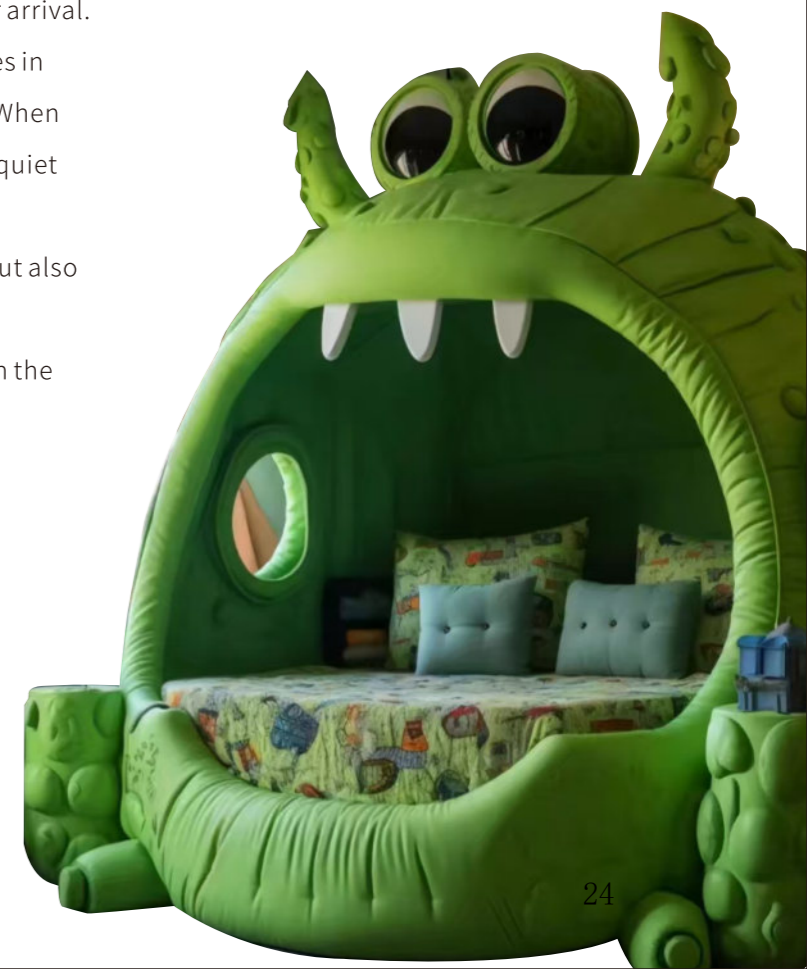

FROG BED

青蛙床#

面料:材质:尺寸:

CREATE YOUR OWN HOME
AND MAKE YOUR LIFE MORE FREE

In the corner of time, there is a unique frog bed.

It is like a fairy tale in the
mysterious treasure, quietly waiting for your arrival.

The touch of fresh green, like Lotus leaves in
summer, emitting a natural atmosphere. When
you are tired, lie on the frog bed, as if in a quiet
pond, listening to the frogs,
feel the gentle breeze. It is not only a bed, but also
a habitat for the soul, so
that you can find your own quiet harbor in the
noisy world.