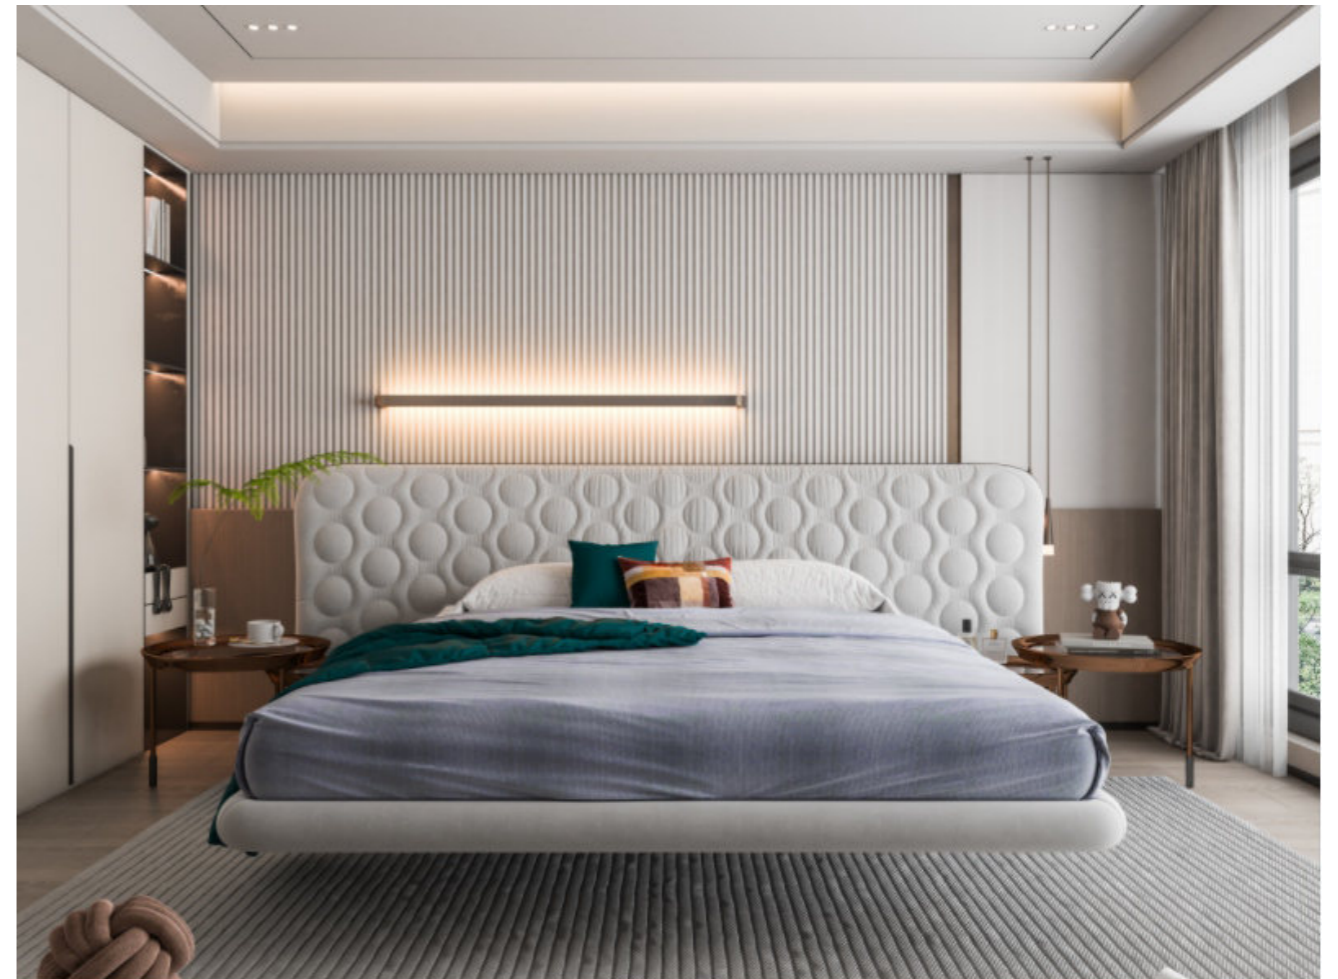

CNRICHED MORE EXAGGERATED

Model: M9009# 软床

床长 * 床头宽 * 床尾宽 * 床高:
222*233*116cm/222*103*116cm

MI NIM ALISM

MODERN SIMPLE SOFT BED

A nice, comfortable queen bed Like a warm island, busy after returning home
Let you enjoy the physical and mental relaxation Enjoy a nice bedtime, warm
and grounded