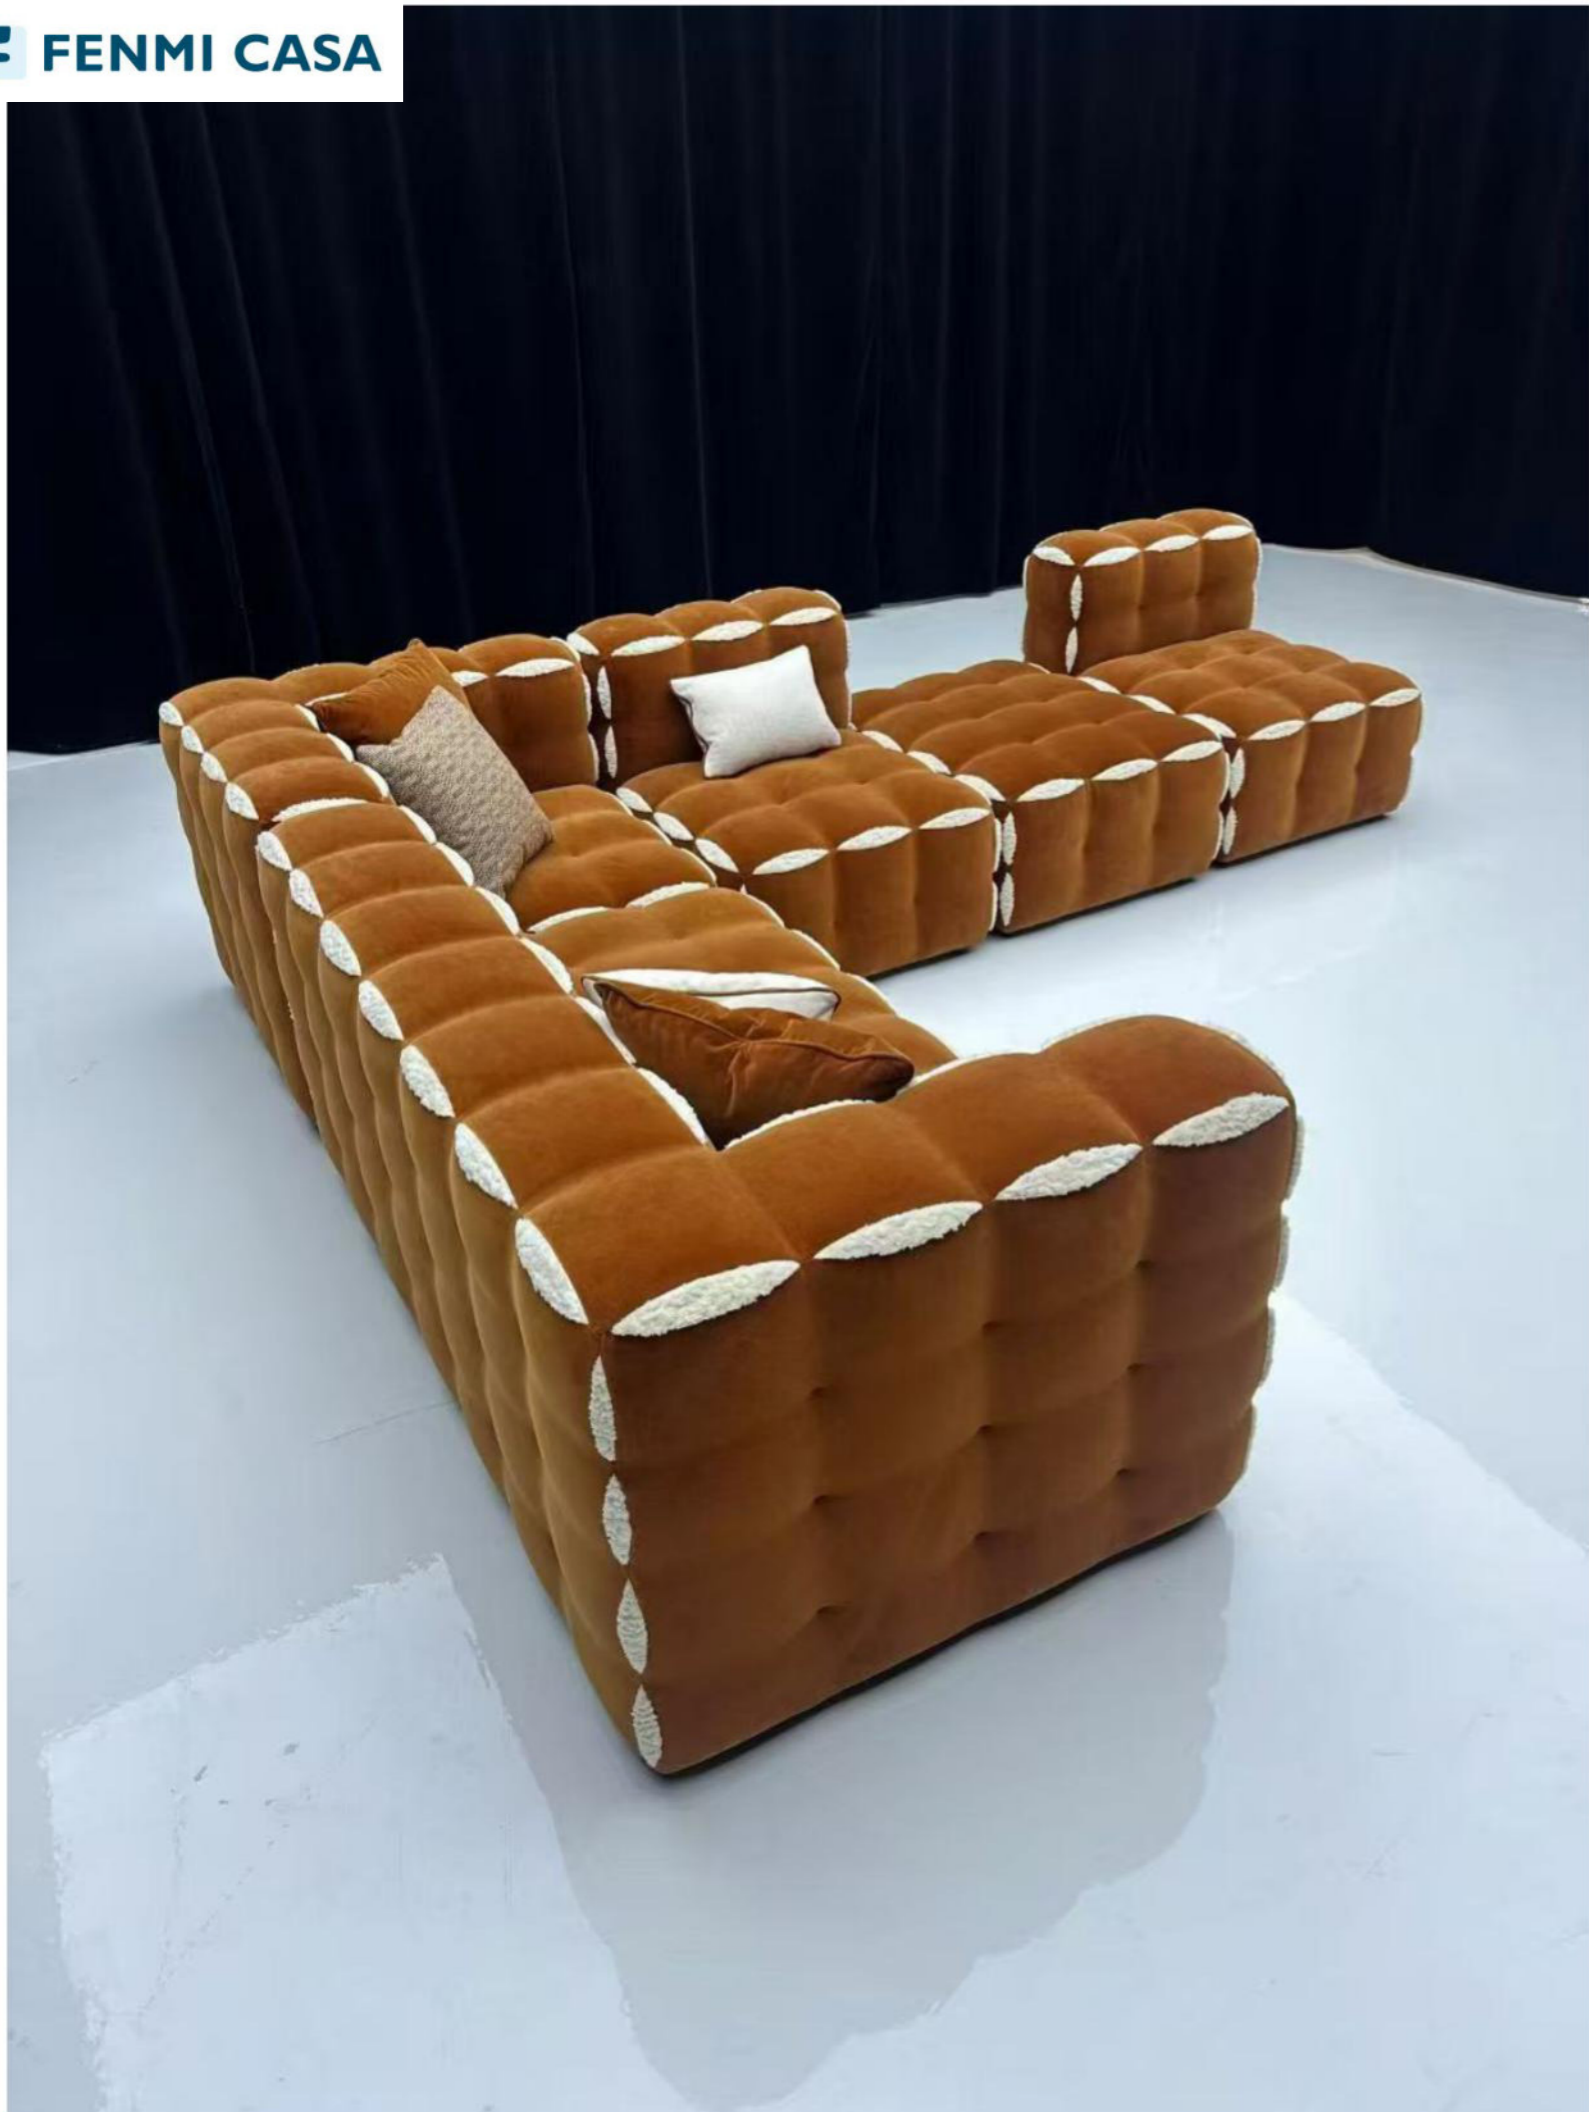

THE MINIMALIST SOFA, WITH ITS SLEEK AND CLEAN LINES, IS A STUDY IN UNDERSTATED ELEGANCE. ITS SMOOTH, UNADORNED SURFACES EXUDE A SENSE OF CALM, MAKING IT A PERFECT CENTERPIECE FOR A CONTEMPORARY LIVING SPACE THAT VALUES SIMPLICITY.