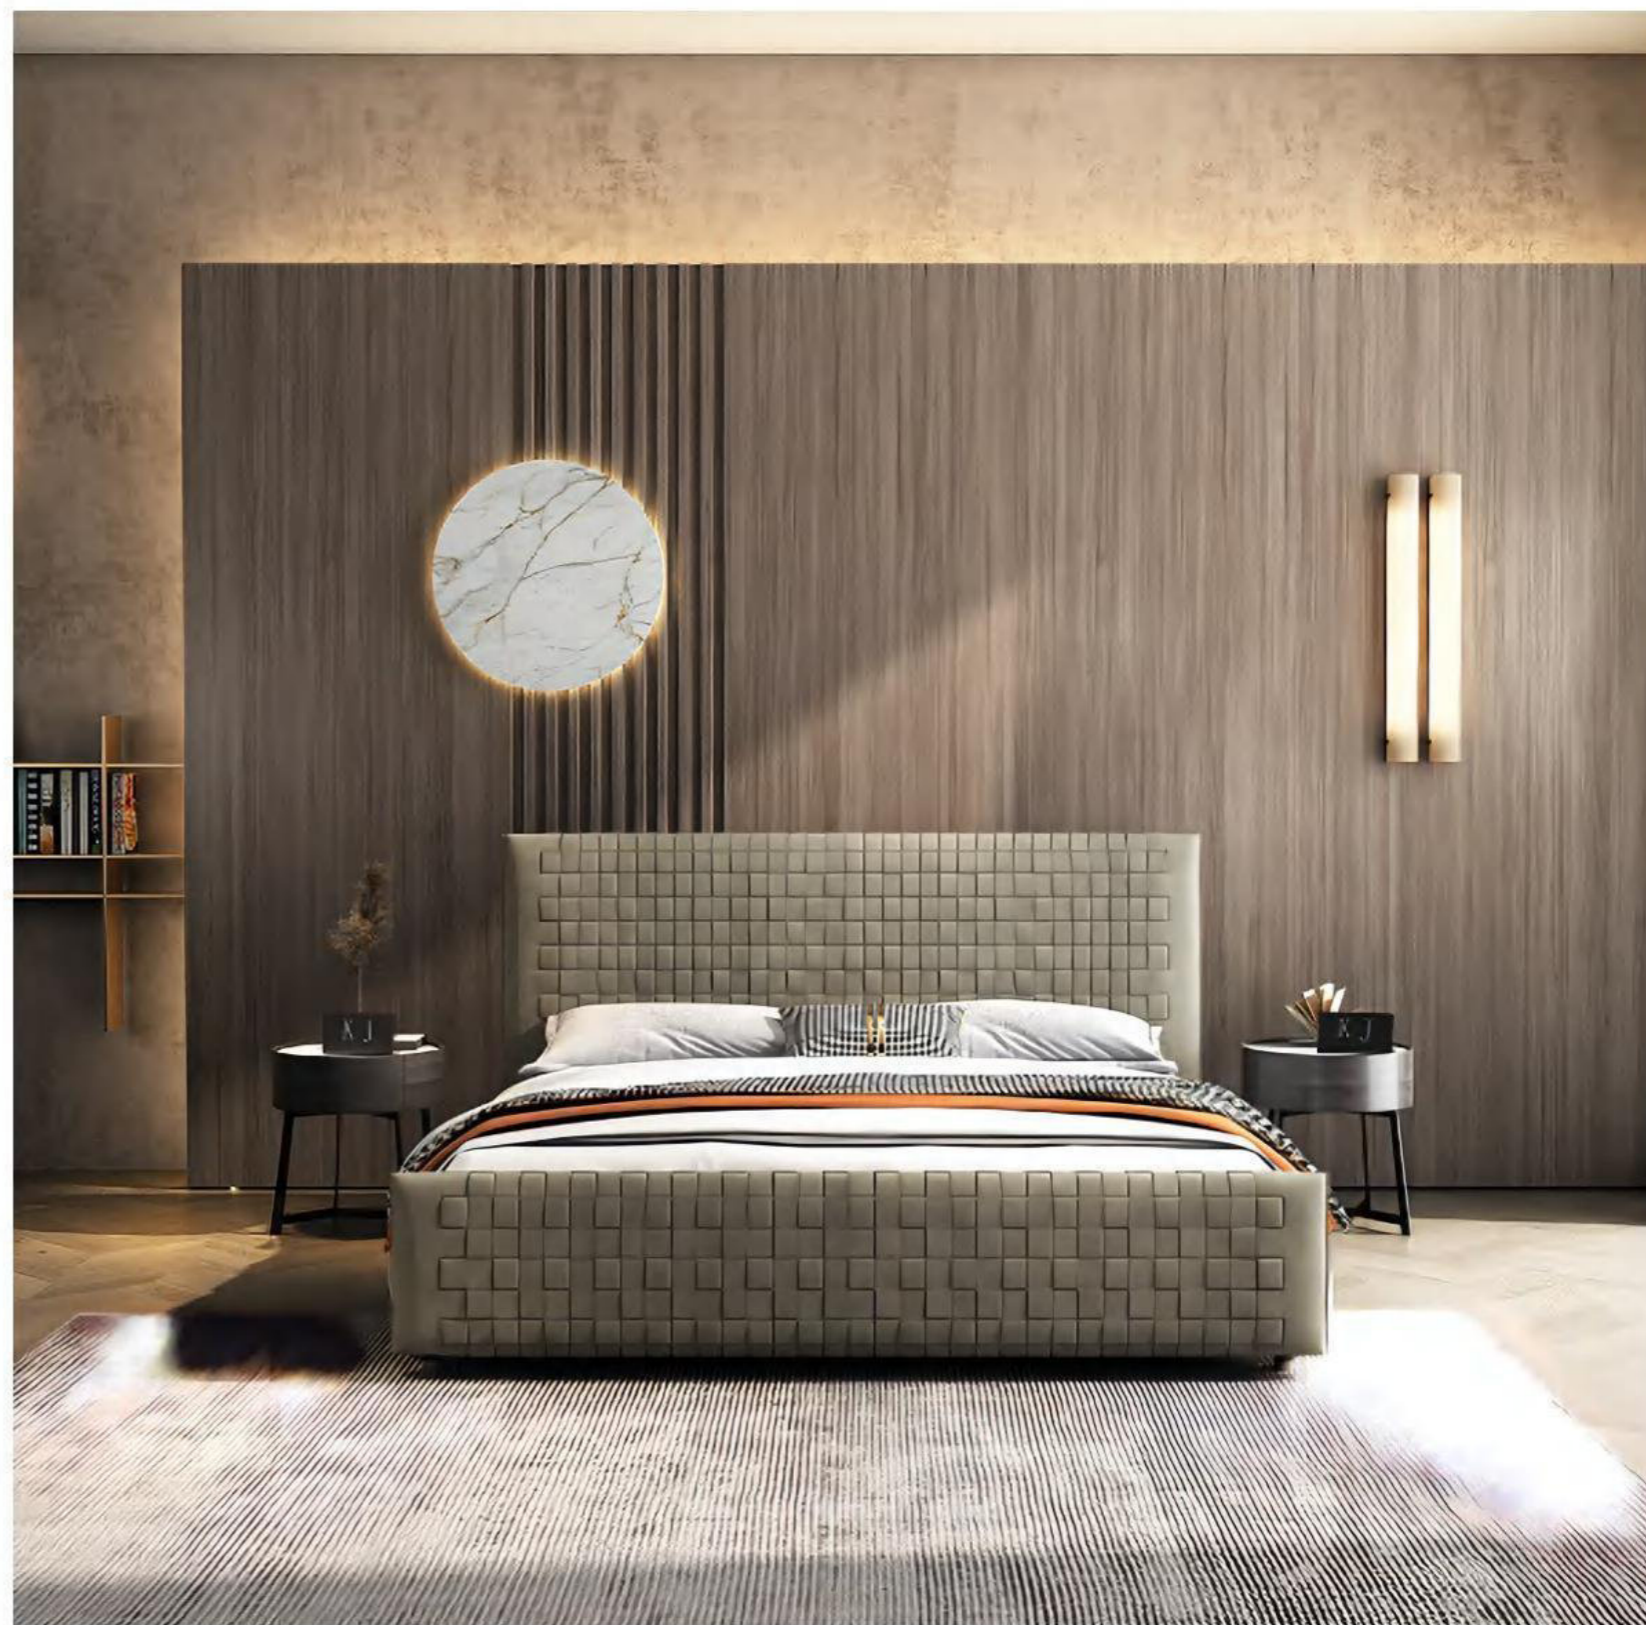

编织皮床

每个纹路都是纯手工编织，充分体现产品的匠人精神

纯手工所凝结的汗水和细微之处的美是现代化的机器无可替代的

Each grain is hand woven, which fully reflects the craftsman spirit of the product

The sweat and the beauty of nuances condensed by pure hand are irreplaceable by modern machines