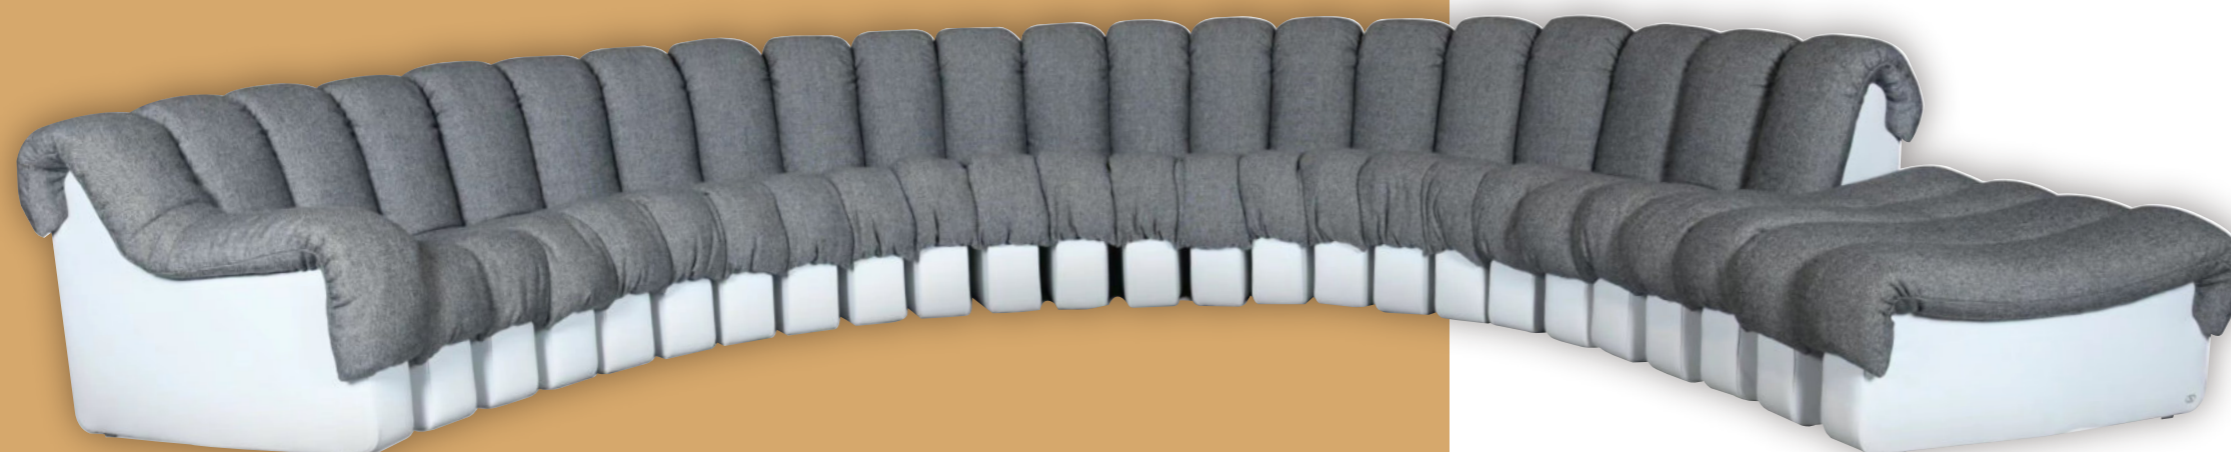

GRAND SHAPING

Regarding our way of life, we can do some simple and positive choices. We can go to understand, appreciate and re-train our own senses, to expect and create a happy, healthy, warm, creative and rewarding lifestyle. Releasing all your sense and returning to the instinct, sentiment life.

Model: MY3399# 沙发

扶手位: 25*108*83cm
中位: 25*108*83cm
无靠背椅: 25*108*40cm

填充物: 高密度海绵
内框架: 夹板 + 实木内框架