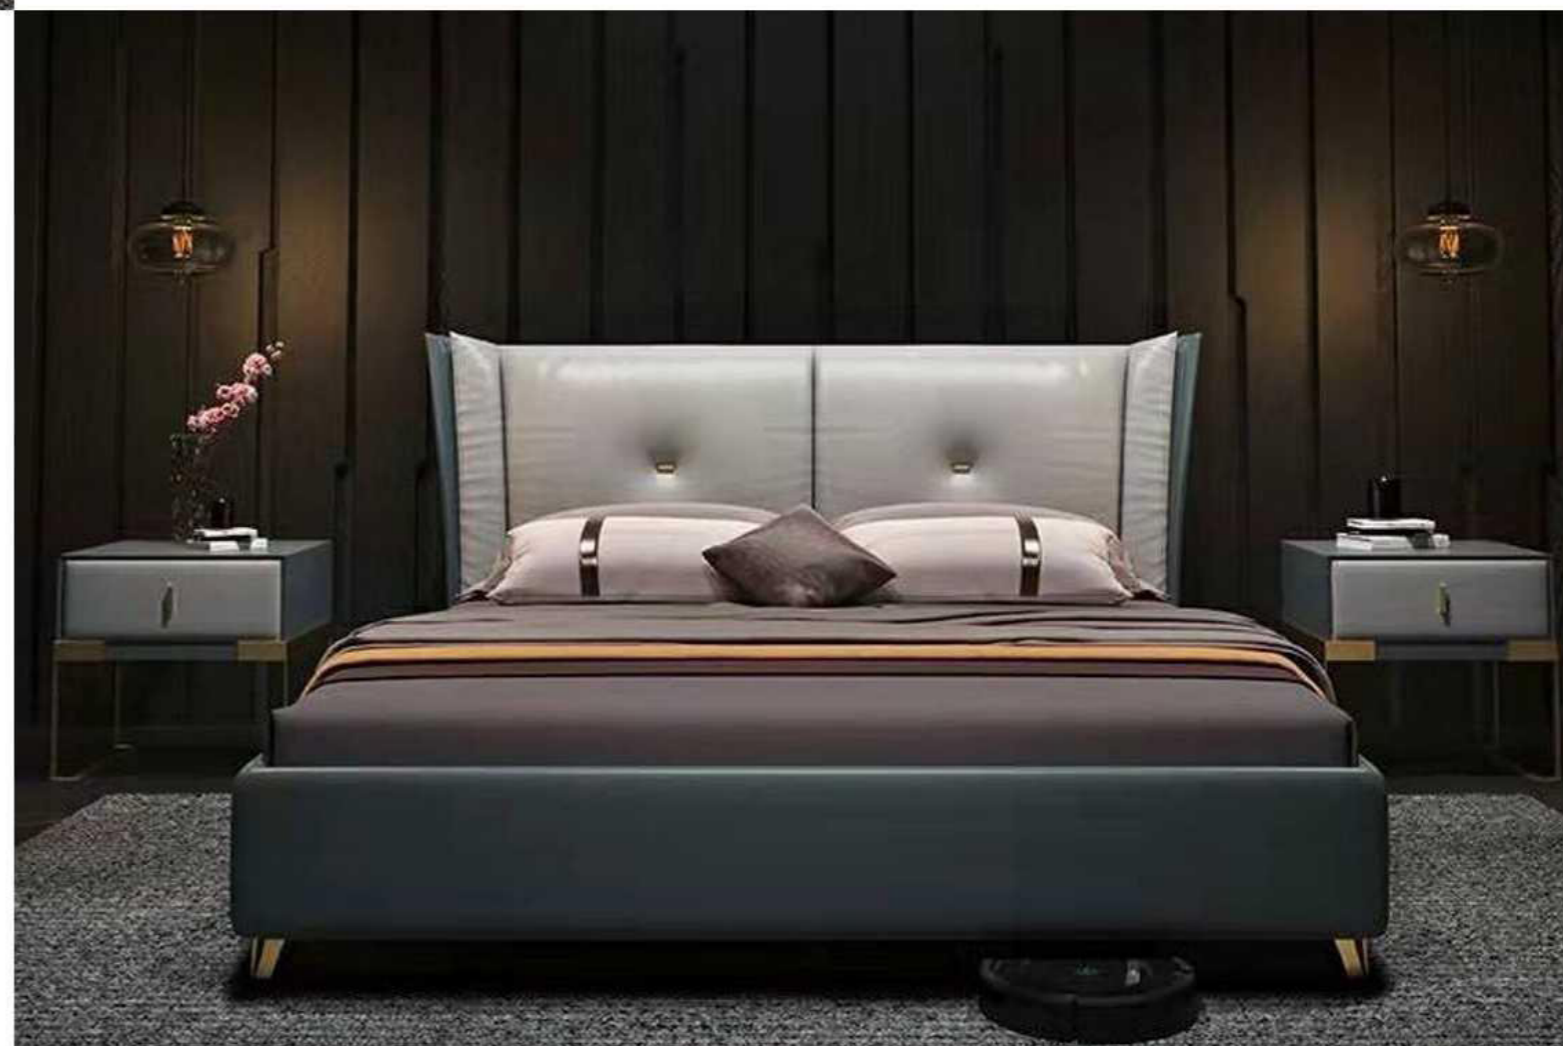

KJ8817床

Simple design of tea table, full of love and luxury feeling. Bright colors sparkle with magic and give off a unique feeling. Furniture style highlights life style. Each lifestyle can become your classic liestyle. Our goal is to create a colortul life and completely realize our dream of perfect life.