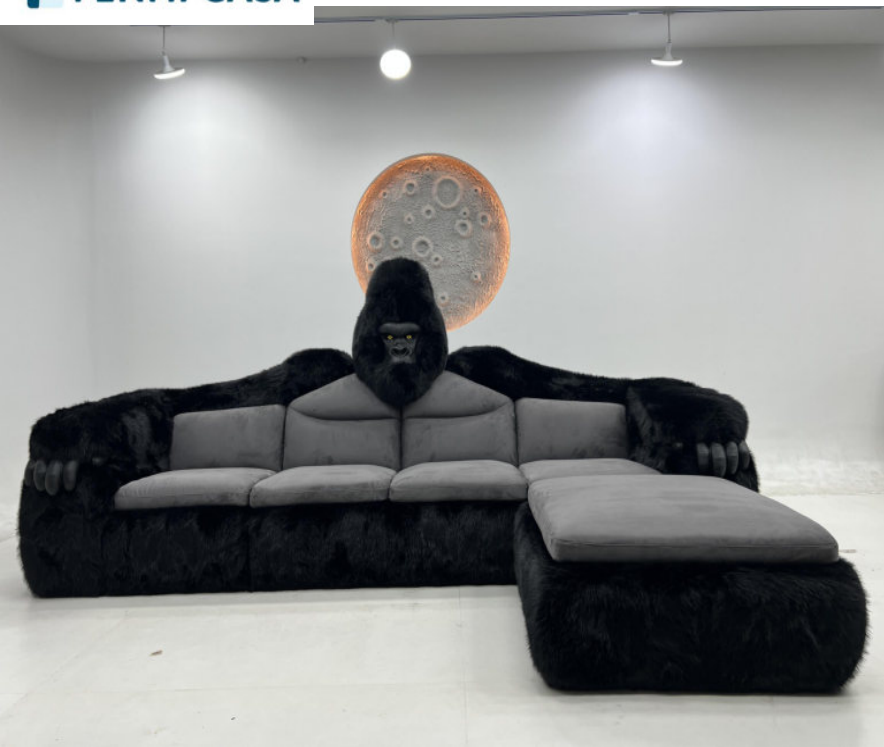

金刚沙发

KINGKONG NO.3

- ◎ 45D高密度海绵加紫罗兰填充
- ◎ 面部、手指、采用硅胶材质
- ◎ 俄罗斯落叶松实木框架
- ◎ 靠包座包磨砂布面料
- ◎ 身体为雪狸毛面料

尺寸: 366*240*160