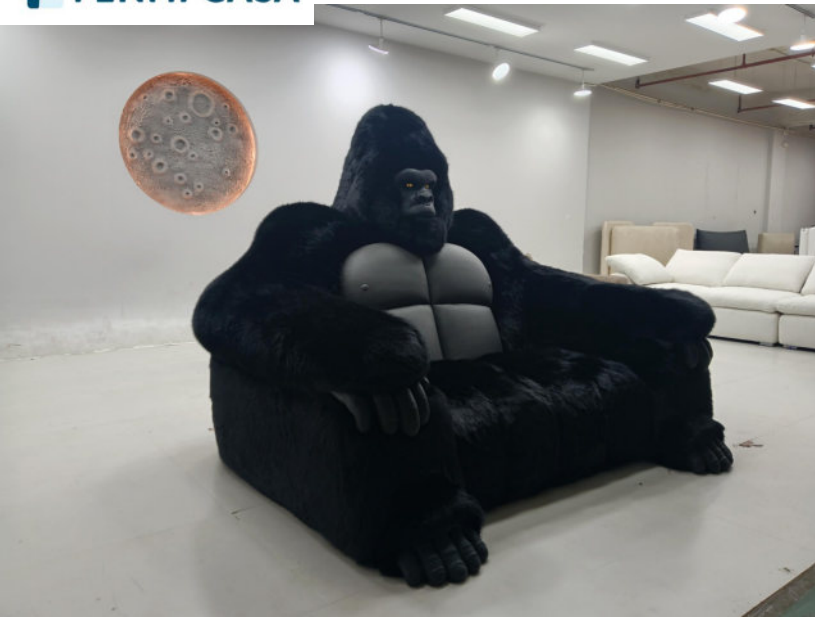

NEW PRODUCT

One-stop Home Furniture Solution of Home Furniture
Website: Fenmicasa.com

FENMICASA

Furniture has created a new stylistic language, a fresh visual and atmospheric approach to interiors. Our intent is to design and execute new projects with surprise, creativity, precision, and vitality. Our passion for products constantly drives us to explore further. The research behind our brand's new collection marks another significant evolutionary step for FENMICASA Furniture, adopting a new decorative code of Italian minimalism. A fresh vision for office spaces is realized through systems that articulate seating and decorative elements. Alternating curves and lines reveal new geometric forms, delivering unexpected solutions for diverse environments.

尺寸: 366*240*160

TIGER SOFA

坐深73 / 横坐长105 / 坐高45 / 重量约350斤 / 包装3个方

- 45D高密度海绵填充
- 雪狸毛面料
- 俄罗斯落叶松实木框架
- 玻璃仿真眼球
- 头部可拆

MUUYE

TEDDY SOFA

泰迪沙发

包装7个方

熊猫摇椅

- 45D高密度海绵填充
- 雪狸毛面料
- 俄罗斯落叶松实木框架
- 橡木实木底框

悟空

WU
KON

尺寸：
95cm*125cm*128cm

- 45D高密度海绵填充
- 真皮面料
- 俄罗斯落叶松实木框架
- 硅胶装饰

闭合：110*115*120，坐深55，坐宽58，坐高52。打开坐深100，总宽1.75米

MOON CHAIR
月亮休闲椅

FEEL
DIFFERENT
COMFORT

AVOCADO LEISURE CHAIR
#牛油果休闲椅#

静影持迷情中藏 闲坐时光韵味长
静赏余晖添雅趣 尘嚣暂忘韵悠长

尺寸: 长96*宽107*高83
坐深: 55cm
坐高: 41cm
面料: 泰迪绒

EGGPLANT LEISURE CHAIR

#茄子休闲椅#

尺寸：长88*宽111*高100
 坐深：62cm
 坐高：40cm

PURPLE FAIRY TALE ENJOY LEISURELY MOMENTS
 FEEL LIFE