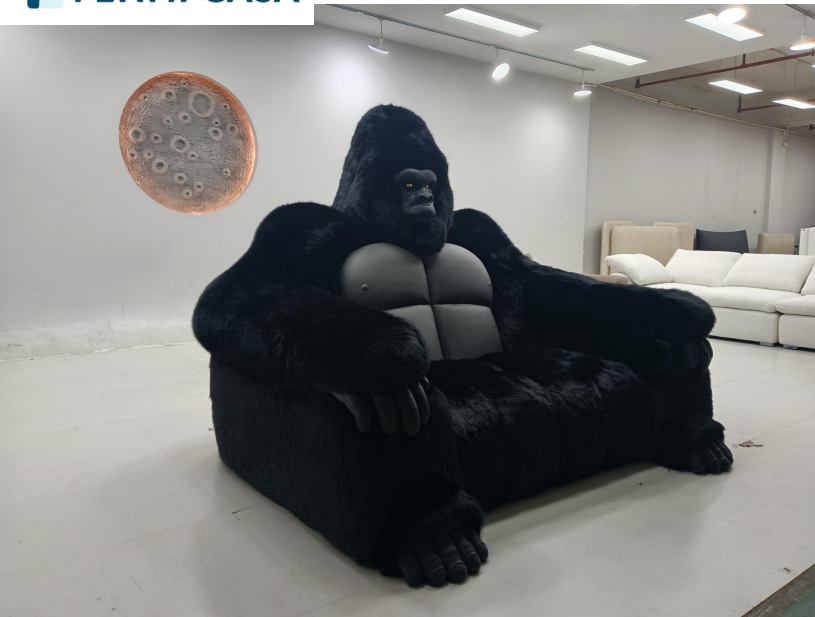

NEW PRODUCT

One-stop Home Furniture Solution of Home Furniture
Website: Fenmicasa.com

FENMICASA

Furniture has created a new stylistic language, a fresh visual and atmospheric approach to interiors. Our intent is to design and execute new projects with surprise, creativity, precision, and vitality. Our passion for products constantly drives us to explore further. The research behind our brand's new collection marks another significant evolutionary step for FENMICASA Furniture, adopting a new decorative code of Italian minimalism. A fresh vision for office spaces is realized through systems that articulate seating and decorative elements. Alternating curves and lines reveal new geometric forms, delivering unexpected solutions for diverse environments.

金刚二号
ORANGUTANG NO. 2

包装方数: 五个方
包装尺寸: 230×170×130 重量: 约600斤

45D高密度海绵加紫罗兰填充
面部、手指、脚趾采用硅胶材质
俄罗斯落叶松实木框架
腹肌采用生态真皮
头部、手脚可拆
雪狸毛面料

雪狸毛系列

| | | |
|-------|-------|--------|
| | | |
| 波斯猫-1 | 波斯猫-2 | 波斯猫-6 |
| | | |
| 狐狸毛 | 波斯猫-9 | 波斯猫-12 |

金刚沙发

KINGKONG NO.3

- ◎ 45D高密度海绵加紫罗兰填充
- ◎ 面部、手指、采用硅胶材质
- ◎ 俄罗斯落叶松实木框架
- ◎ 靠包座包磨砂布面料
- ◎ 身体为雪狸毛面料

尺寸: 366*240*160

TIGER SOFA

坐深73 / 横坐长105 / 坐高45 / 重量约350斤 / 包装3个方

- 45D高密度海绵填充
- 雪狸毛面料
- 俄罗斯落叶松实木框架
- 玻璃仿真眼球
- 头部可拆

- 45D高密度海绵填充
- 真皮面料
- 俄罗斯落叶松实木框架
- 硅胶装饰

闭合：110*115*120，坐深55，坐宽58，坐高52。打开坐深100，总宽1.75米

MOON CHAIR
月亮休闲椅

FEEL
DIFFERENT
COMFORT

AVOCADO LEISURE CHAIR
#牛油果休闲椅#

静赏玲珑优雅中藏
闲坐时光韵味长
尘嚣暂忘却悠扬

尺寸: 长96*宽107*高83
坐深: 55cm
坐高: 41cm
面料: 泰迪绒