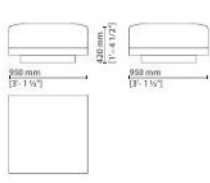

077 004 — Pouf