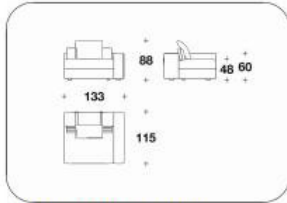

VLE (TAEPAD) - VLE (TAEPAS)
ELEMENTO CON BRACCIOLO DX O SX
/ ELEMENT WITH RIGHT OR LEFT
ARMREST
133x115x88H. - H.S.48cm
52 1/3x45 1/3x34 2/3H. - H.S.19"