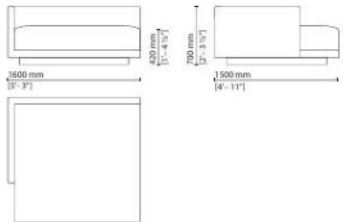

077 005 — Chaise longue element Sx