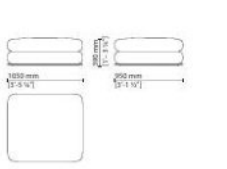

078 006 — Pouf