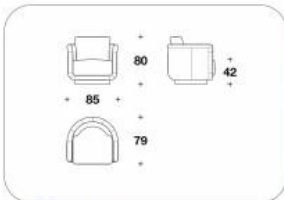

TYL (PGR)
CUSCINO POGGIARENI PER DIVANO /
BACKREST CUSHION FOR SOFA
83x40H.cm
32 2/3x15 3/4H. "