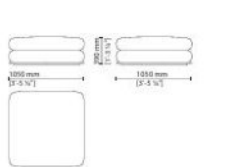

078 004 — Pouf