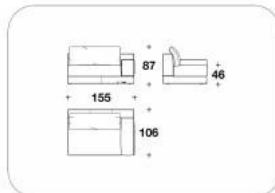

VLE (TAECN)
COUCH
132x173x88H. - H.S.48cm
52x68x34 2/3H. - H.S.19"

VLE (TADB)
DAY-BED
167x86x48H.cm
65 2/3x34x19H."

NHU (D3)
 DIVANO 3 POSTI IN 2 ELEMENTI / 3
 SEATER SOFA IN 2 ELEMENTS
 270x106x87H. - H.S.46cm
 106 1/3x41 2/3x34 1/3H. - H.S.18"

NHU (D4)
 DIVANO 4 POSTI IN 2 ELEMENTI / 4
 SEATER SOFA IN 2 ELEMENTS
 310x106x87H. - H. S.46cm
 122x41 2/3x34 1/3H. - H.S.18"

NHU (E1CNP)
 ELEMENTO CENTRALE / CENTRAL
 ELEMENT
 100x106x87H. - H. S.46cm
 39 1/3x41 2/3x34 1/3H. - H.S.18"

NHU (E1CN)
 ELEMENTO CENTRALE GRANDE /
 CENTRAL BIG ELEMENT
 120x106x87H. - H.S.46cm
 47 1/3x41 2/3x34 1/3H. - H.S.18"

NHU (E1DP) - NHU (E1SP)
 ELEMENTO 1 POSTO C/BRACCIOLO
 DX O SX / 1 SEATER ELEMENT
 W/RIGHT OR LEFT ARMREST
 135x106x87H. - H. S.46cm
 53x41 2/3x34 1/3H. - H.S.18"