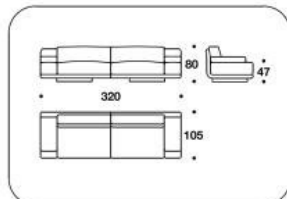

TYL (D4)
DIVANO 4 POSTI IN 2 ELEMENTI / 4
SEATER SOFA IN 2 ELEMENTS
320x105x80H. - H.S.47cm
126x41 1/3x31 1/3H. - H.S.18 2/4"