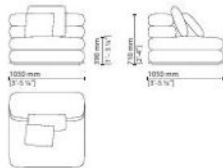

078 002 — Central element