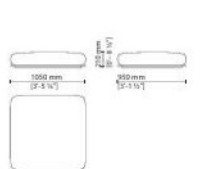

078 007 — Pouf