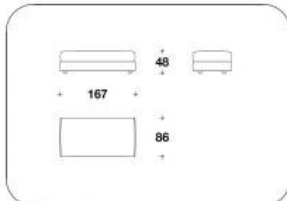

VLE (TADB)
DAY-BED
167x86x48H.cm
65 2/3x34x19H."