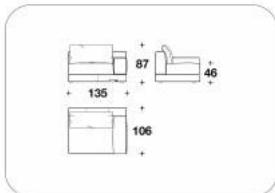

NHU (E1DP) - NHU (E1SP)
ELEMENTO 1 POSTO C/BRACCIOLO
DX O SX / 1 SEATER ELEMENT
W/RIGHT OR LEFT ARMREST
135x106x87H. - H. S.46cm
53x41 2/3x34 1/3H. - H.S.18"