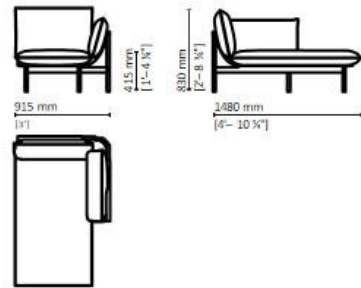

047008 — 3-seater sofa dx