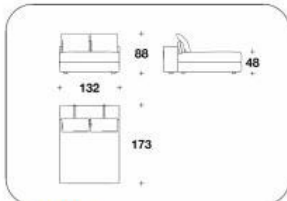

VLE (TAECN)
COUCH
132x173x88H. - H.S.48cm
52x68x34 2/3H. - H.S.19"