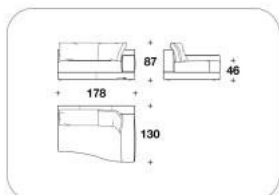

NHU (PED) - NHU (PES)
ELEMENTO PENISOLA DX O SX /
RIGHT OR LEFT PENINSULA ELEMENT
178x130x87H. - H.S.46cm
70x51 1/3x34 1/3H. - H.S.18"