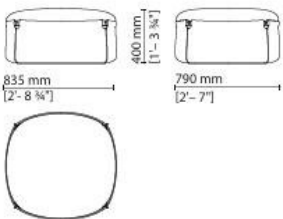

Peekasit Seating system

079 004 — Pouf