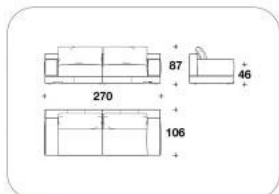

NHU (D3)
DIVANO 3 POSTI IN 2 ELEMENTI / 3
SEATER SOFA IN 2 ELEMENTS
270x106x87H. - H.S.46cm
106 1/3x41 2/3x34 1/3H. - H.S.18"