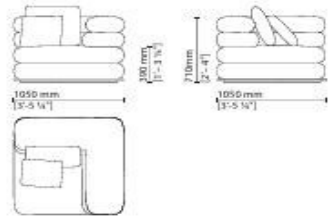

Blow Up Seating system

078 001 — Corner element