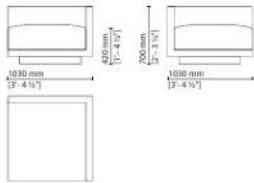

077 003 — Corner element Dx