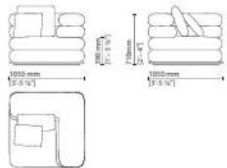

Blow Up Seating system

078 001 — Corner element