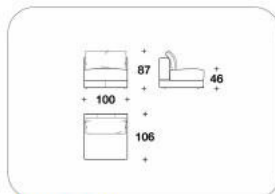

NHU (E1CNP)
ELEMENTO CENTRALE / CENTRAL
ELEMENT
100x106x87H. - H. S.46cm
39 1/3x41 2/3x34 1/3H. - H.S.18"