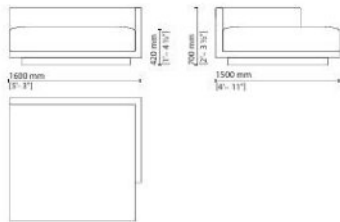

077 006 — Chaise longue element Dx