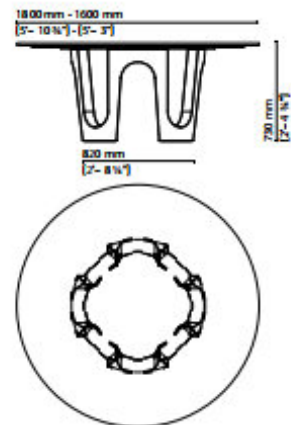

005 00.1 — Wooden legs
005 00.2 — Leather legs

Dining table

A shaped base
 Ø 1 800 - 0 25 201 Marble / 0 25 2 05 Wood
 Ø 1 600 - 0 25 203 Marble / 0 25 2 07 Wood

V shaped base
 Ø 1 800 - 0 25 2 02 Marble / 0 25 2 06 Wood
 Ø 1 600 - 0 25 2 04 Marble / 0 25 2 08 Wood