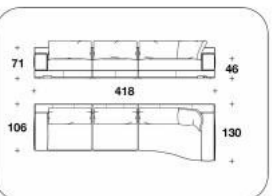

Note

EXAMPLE OF SECTIONAL SOFA