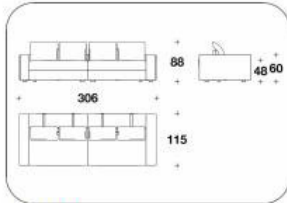

TYL (APOLAMP)
FUR ARTU' II : POLTRONCINA / SMALL
ARMCHAIR
85x79x80H. - H.S.42cm
33 1/3x31x31 1/3H. - H.S.16 2/4"

LEATHER BELTS WITH FF
SELLERIA PIPING

VLE (TAD3)
DIVANO 3 POSTI IN 2 ELEMENTI / 3
SEATER SOFA IN 2 ELEMENTS
266x115x88H. - H.S.48cm
104 2/3x45 1/3x34 2/3H. - H.S.19"