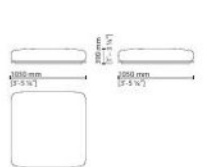

078 005 — Pouf