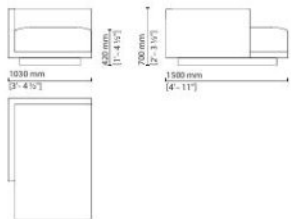

077 007 — Chaise longue element Sx