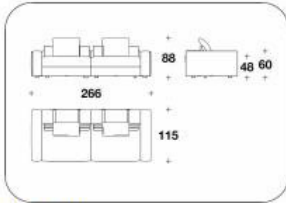

VLE (TAD3)
DIVANO 3 POSTI IN 2 ELEMENTI / 3
SEATER SOFA IN 2 ELEMENTS
266x115x88H. - H.S.48cm
104 2/3x45 1/3x34 2/3H. - H.S.19"