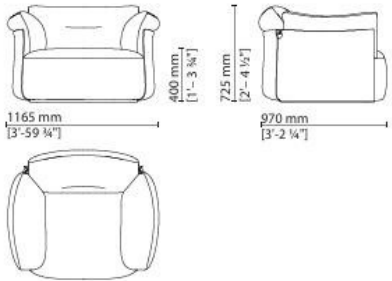

079 001 — Armchair