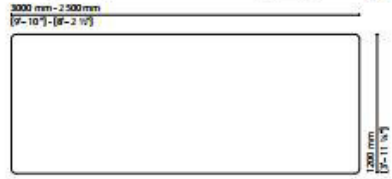

073102 — Small