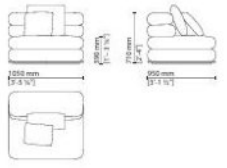

078 003 — Central element