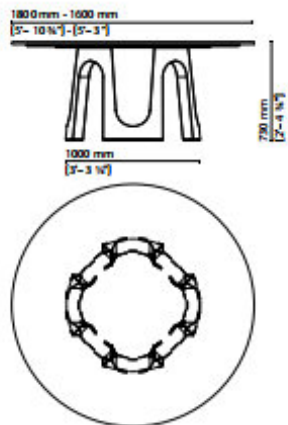

005 00.1 — Wooden legs
005 00.2 — Leather legs

Dining table

A shaped base
 Ø 1 800 - 0 25 201 Marble / 0 25 2 05 Wood
 Ø 1 600 - 0 25 203 Marble / 0 25 2 07 Wood

V shaped base
 Ø 1 800 - 0 25 2 02 Marble / 0 25 2 06 Wood
 Ø 1 600 - 0 25 2 04 Marble / 0 25 2 08 Wood