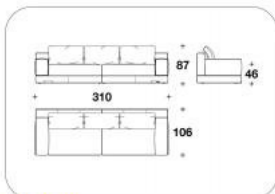

VLE (TAECN)
COUCH
132x173x88H. - H.S.48cm
52x68x34 2/3H. - H.S.19"

VLE (TADB)
DAY-BED
167x86x48H.cm
65 2/3x34x19H."

NHU (D3)
 DIVANO 3 POSTI IN 2 ELEMENTI / 3
 SEATER SOFA IN 2 ELEMENTS
 270x106x87H. - H.S.46cm
 106 1/3x41 2/3x34 1/3H. - H.S.18"