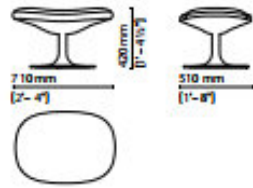

012 019 — Right chaise longue

004 001

010 001 — Swivel armchair

010 002 — Ottoman

009 001

085 001 / 2 / 3 / 4 / 5 / 6 / 7 / 8 — Dining chair

066001 — Dining chair

049001 / 11 — Dining chair

005 00.1 — Wooden legs
005 00.2 — Leather legs

Dining table

A shaped base
 Ø 1 800 - 0 25 201 Marble / 0 25 2 05 Wood
 Ø 1 600 - 0 25 203 Marble / 0 25 2 07 Wood

V shaped base
 Ø 1 800 - 0 25 2 02 Marble / 0 25 2 06 Wood
 Ø 1 600 - 0 25 2 04 Marble / 0 25 2 08 Wood