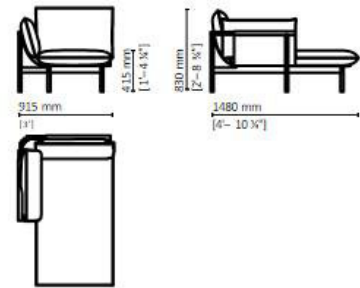

047008 — 3-seater sofa dx