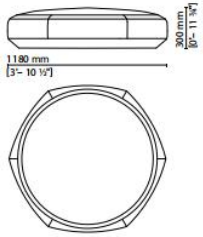

011 001
— Large ottoman