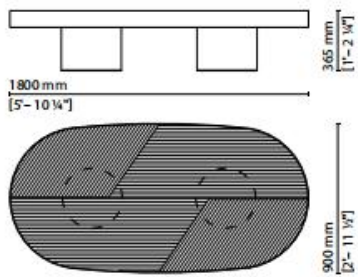

018 101 — Large

018 102 — Medium