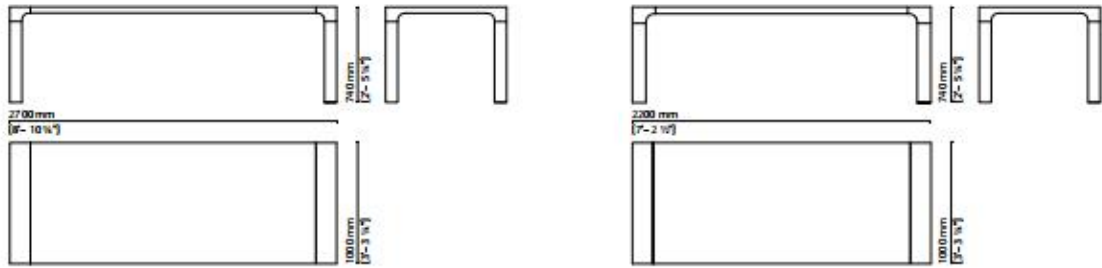

009 001

085 001 / 2 / 3 / 4 / 5 / 6 / 7 / 8 — Dining chair

066001 — Dining chair

049001 / 11 — Dining chair

005 00.1 — Wooden legs
005 00.2 — Leather legs

Dining table

A shaped base
 Ø 1 800 - 0 25 201 Marble / 0 25 2 05 Wood
 Ø 1 600 - 0 25 203 Marble / 0 25 2 07 Wood