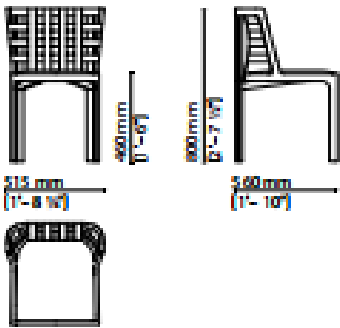

085 001 / 2 / 3 / 4 / 5 / 6 / 7 / 8 — Dining chair