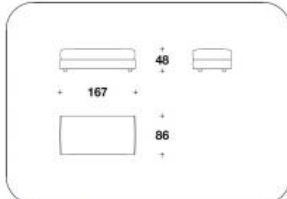

VLE (TADB)
DAY-BED
167x86x48H.cm
65 2/3x34x19H."