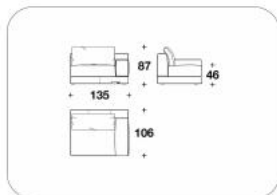

NHU (E1DP) - NHU (E1SP)
ELEMENTO 1 POSTO C/BRACCIOLO
DX O SX / 1 SEATER ELEMENT
W/RIGHT OR LEFT ARMREST
135x106x87H. - H. S.46cm
53x41 2/3x34 1/3H. - H.S.18"