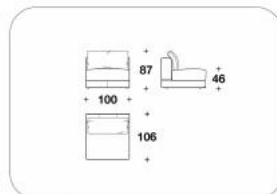

NHU (E1CNP)
ELEMENTO CENTRALE / CENTRAL
ELEMENT
100x106x87H. - H. S.46cm
39 1/3x41 2/3x34 1/3H. - H.S.18"