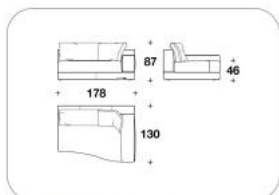

NHU (PED) - NHU (PES)
ELEMENTO PENISOLA DX O SX /
RIGHT OR LEFT PENINSULA ELEMENT
178x130x87H. - H.S.46cm
70x51 1/3x34 1/3H. - H.S.18"