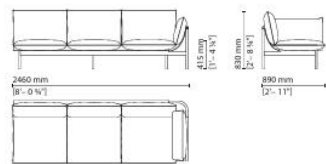

047008 — 3-seater sofa Dx