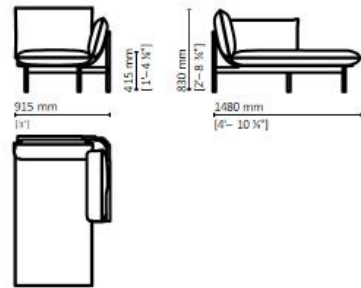

047007 — 3-seater sofa ox

047008 — 3-seater sofa dx