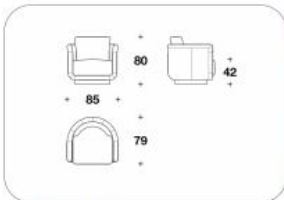

TYL (PGR)
CUSCINO POGGIARENI PER DIVANO /
BACKREST CUSHION FOR SOFA
83x40H.cm
32 2/3x15 3/4H. "