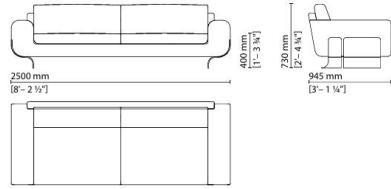

008 003 / 008 006 Painted feet
— 3-seater sofa