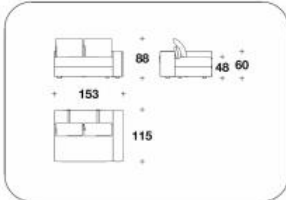

VLE (TAEMAD) - VLE (TAEMAS)
MEDIUM : ELEMENTO CON
BRACCIOLO DX O SX / ELEMENT WITH
RIGHT OR LEFT ARMREST
153x115x88H. - H.S.48cm
60 1/3x45 1/3x34 2/3H. - H.S.19"