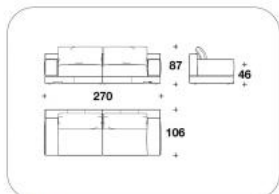

NHU (D3)
DIVANO 3 POSTI IN 2 ELEMENTI / 3
SEATER SOFA IN 2 ELEMENTS
270x106x87H. - H.S.46cm
106 1/3x41 2/3x34 1/3H. - H.S.18"