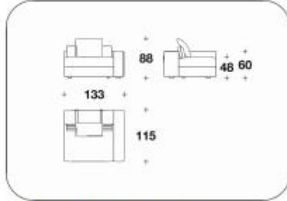

VLE (TAEPAD) - VLE (TAEPAS)
ELEMENTO CON BRACCIOLO DX O SX
/ ELEMENT WITH RIGHT OR LEFT
ARMREST
133x115x88H. - H.S.48cm
52 1/3x45 1/3x34 2/3H. - H.S.19"