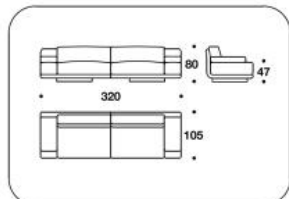

TYL (D4)
DIVANO 4 POSTI IN 2 ELEMENTI / 4
SEATER SOFA IN 2 ELEMENTS
320x105x80H. - H.S.47cm
126x41 1/3x31 1/3H. - H.S.18 2/4"