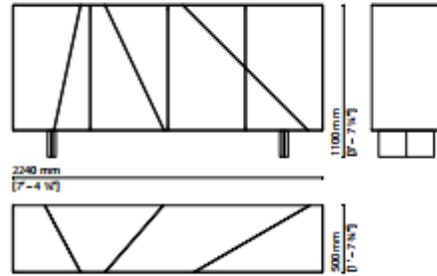

020 103 — Small

052 601 — Wooden version
052 604 — Lacquered version

052 602 — Wooden version
052 605 — Lacquered version