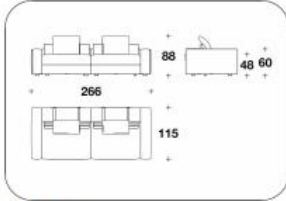

VLE (TAD3)
DIVANO 3 POSTI IN 2 ELEMENTI / 3
SEATER SOFA IN 2 ELEMENTS
266x115x88H. - H.S.48cm
104 2/3x45 1/3x34 2/3H. - H.S.19"