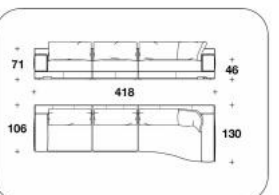

Note

EXAMPLE OF SECTIONAL SOFA