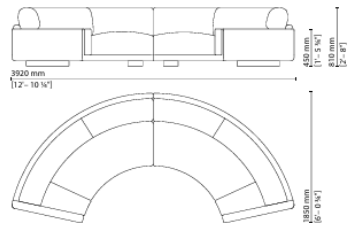

designed by Thierry Lemaire

002 004 — Round sofa