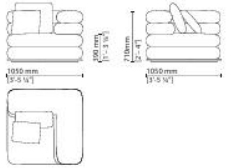

Blow Up Seating system

078 001 — Corner element