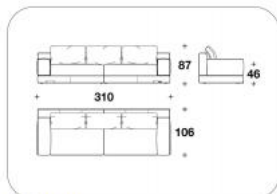

VLE (TAECN)
COUCH
132x173x88H. - H.S.48cm
52x68x34 2/3H. - H.S.19"

VLE (TADB)
DAY-BED
167x86x48H.cm
65 2/3x34x19H."

NHU (D3)
DIVANO 3 POSTI IN 2 ELEMENTI / 3
SEATER SOFA IN 2 ELEMENTS
270x106x87H. - H.S.46cm
106 1/3x41 2/3x34 1/3H. - H.S.18"