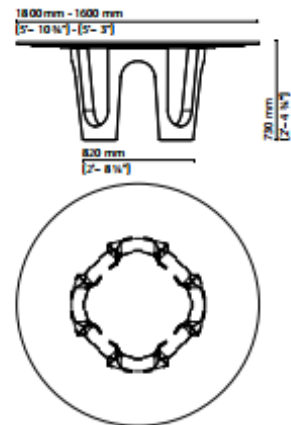

V shaped base
Ø 1 800 - 0 25 2 02 Marble / 0 25 2 06 Wood
Ø 1 600 - 0 25 2 04 Marble / 0 25 2 08 Wood