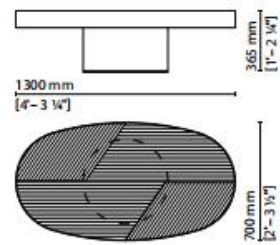

018 101 — Large

018 102 — Medium