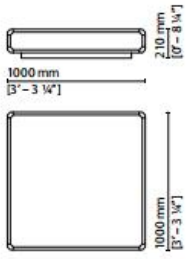

020 101 — Large

020 102 — Medium