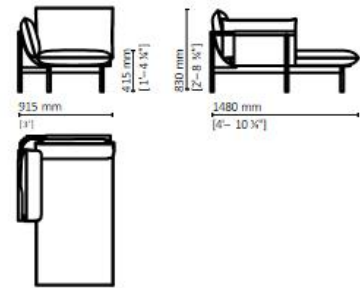

047007 — 3-seater sofa ox

047008 — 3-seater sofa dx