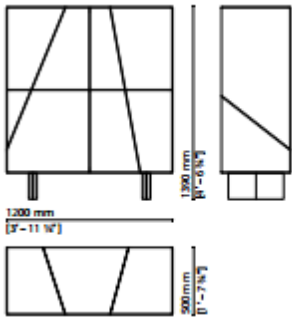

052 603 — Wooden version
052 606 — Lacquered version