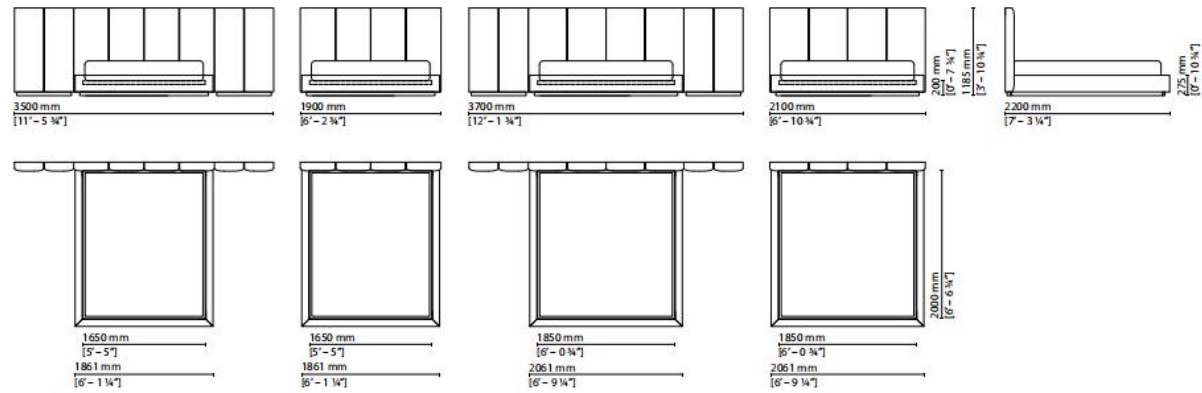

026 402 — Long 1650x2000

026 401 — Short 1650x2000

026 404 — Long 1850x2000

026 403 — Long 1850x2000