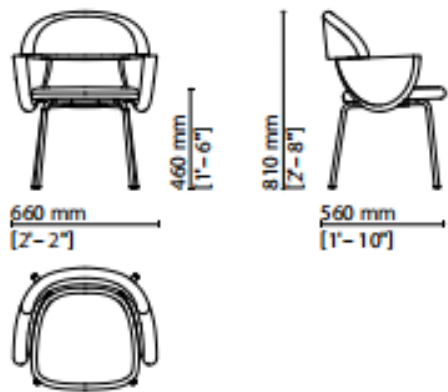

009 001

085 001 / 2 / 3 / 4 / 5 / 6 / 7 / 8 — Dining chair

066001 — Dining chair

049001 / 11 — Dining chair

005 00.1 — Wooden legs
005 00.2 — Leather legs

Dining table

A shaped base
 Ø 1 800 - 0 25 201 Marble / 0 25 2 05 Wood
 Ø 1 600 - 0 25 203 Marble / 0 25 2 07 Wood