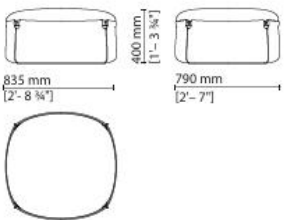

Peekasit Seating system

079 004 — Pouf