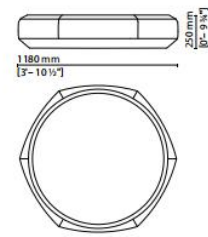

011 101
— Large coffee table