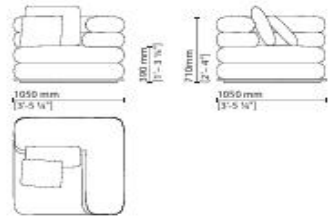

Blow Up Seating system

078 001 — Corner element