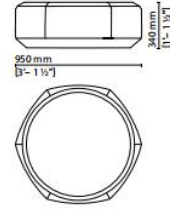

011 102
— Medium coffee table