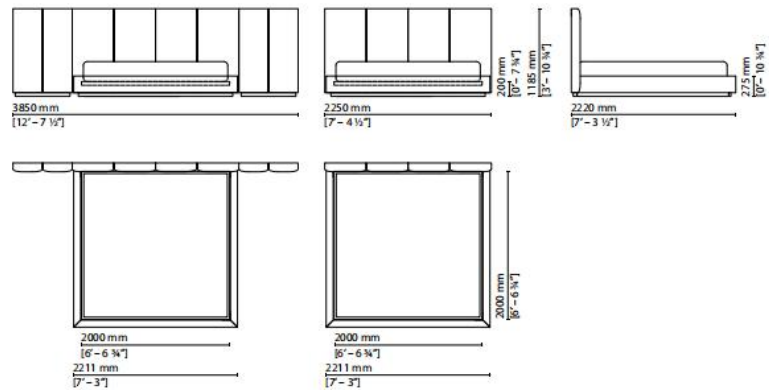

026 406 — Long 2000x2000

026 405 — Short 2000x2000