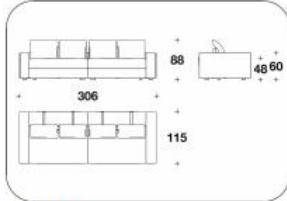

TYL (APOLAMP)
FUR ARTU' II : POLTRONCINA / SMALL
ARMCHAIR
85x79x80H. - H.S.42cm
33 1/3x31x31 1/3H. - H.S.16 2/4"

LEATHER BELTS WITH FF
SELLERIA PIPING

VLE (TAD3)
DIVANO 3 POSTI IN 2 ELEMENTI / 3
SEATER SOFA IN 2 ELEMENTS
266x115x88H. - H.S.48cm
104 2/3x45 1/3x34 2/3H. - H.S.19"