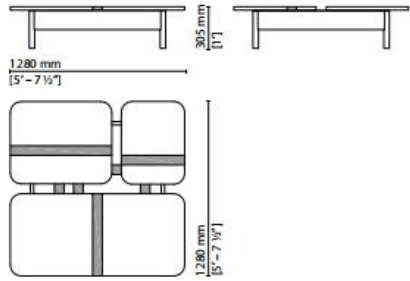

048104-048114-048124 — Coffee table