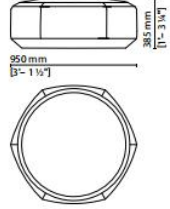

011 002
— Medium ottoman