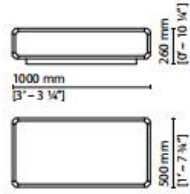

020 102 — Medium