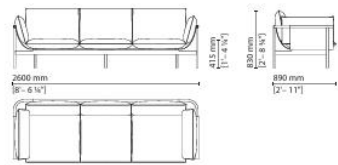

002 004 — Round sofa

Configuration

002 005 — Central element

Totu Sofa

047003 — 2-seater sofa

047004 — 3-seater sofa

047009 — 2-seater sofa Sx

047010 — 2-seater sofa Dx