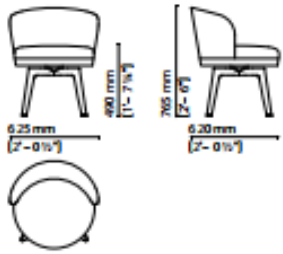

009 001

085 001 / 2 / 3 / 4 / 5 / 6 / 7 / 8 — Dining chair

066001 — Dining chair

049001 / 11 — Dining chair

005 00.1 — Wooden legs
005 00.2 — Leather legs

Dining table

A shaped base
 Ø 1 800 - 0 25 201 Marble / 0 25 2 05 Wood
 Ø 1 600 - 0 25 203 Marble / 0 25 2 07 Wood