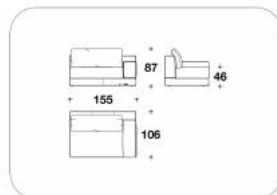

VLE (TAECN)
COUCH
132x173x88H. - H.S.48cm
52x68x34 2/3H. - H.S.19"

VLE (TADB)
DAY-BED
167x86x48H.cm
65 2/3x34x19H."

NHU (D3)
DIVANO 3 POSTI IN 2 ELEMENTI / 3
SEATER SOFA IN 2 ELEMENTS
270x106x87H. - H.S.46cm
106 1/3x41 2/3x34 1/3H. - H.S.18"

NHU (D4)
DIVANO 4 POSTI IN 2 ELEMENTI / 4
SEATER SOFA IN 2 ELEMENTS
310x106x87H. - H. S.46cm
122x41 2/3x34 1/3H. - H.S.18"

NHU (E1CNP)
ELEMENTO CENTRALE / CENTRAL
ELEMENT
100x106x87H. - H. S.46cm
39 1/3x41 2/3x34 1/3H. - H.S.18"

NHU (E1CN)
ELEMENTO CENTRALE GRANDE /
CENTRAL BIG ELEMENT
120x106x87H. - H.S.46cm
47 1/3x41 2/3x34 1/3H. - H.S.18"

NHU (E1DP) - NHU (E1SP)
ELEMENTO 1 POSTO C/BRACCIOLO
DX O SX / 1 SEATER ELEMENT
W/RIGHT OR LEFT ARMREST
135x106x87H. - H. S.46cm
53x41 2/3x34 1/3H. - H.S.18"