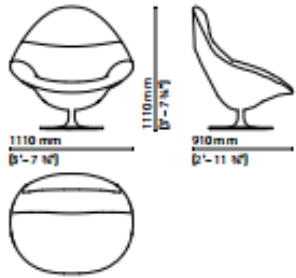

009 001

085 001 / 2 / 3 / 4 / 5 / 6 / 7 / 8 — Dining chair

066001 — Dining chair

049001 / 11 — Dining chair

005 00.1 — Wooden legs
005 00.2 — Leather legs

Dining table

A shaped base
 Ø 1 800 - 0 25 201 Marble / 0 25 2 05 Wood
 Ø 1 600 - 0 25 203 Marble / 0 25 2 07 Wood