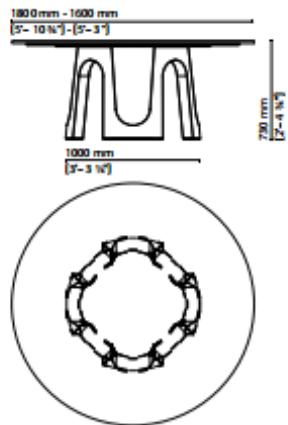

A shaped base
Ø 1 800 - 0 25 201 Marble / 0 25 2 05 Wood
Ø 1 600 - 0 25 203 Marble / 0 25 2 07 Wood