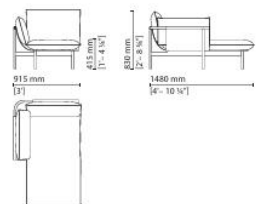

047 005 — Left chaise longue