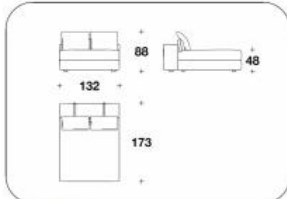

VLE (TAECN)
COUCH
132x173x88H. - H.S.48cm
52x68x34 2/3H. - H.S.19"