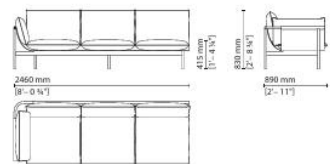

047007 — 3-seater sofa Sx