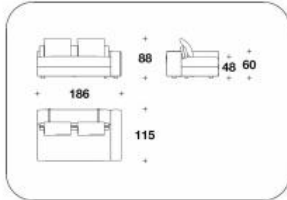

VLE (TAEGAD) - VLE (TAEGAS)
BIG : ELEMENTO CON BRACCIOLO DX
O SX / ELEMENT WITH RIGHT OR LEFT
ARMREST
186x115x88H. - H.S.48cm
73 1/3x45 1/3x34 2/3H. - H.S.19"