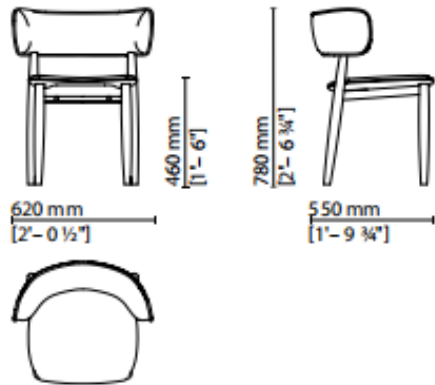

TYL (D3)
DIVANO 3 POSTI / 3 SEATER SOFA
265x105x80H. - H.S.47cm
104 1/3x41 1/3x31 1/3H. - H.S.18 2/4"

TYL (D4)
DIVANO 4 POSTI IN 2 ELEMENTI / 4
SEATER SOFA IN 2 ELEMENTS
320x105x80H. - H.S.47cm
126x41 1/3x31 1/3H. - H.S.18 2/4"

009 001

085 001 / 2 / 3 / 4 / 5 / 6 / 7 / 8 — Dining chair

066001 — Dining chair

049001 / 11 — Dining chair

005 00.1 — Wooden legs
005 00.2 — Leather legs

Dining table

A shaped base
 Ø 1 800 - 0 25 201 Marble / 0 25 2 05 Wood
 Ø 1 600 - 0 25 203 Marble / 0 25 2 07 Wood