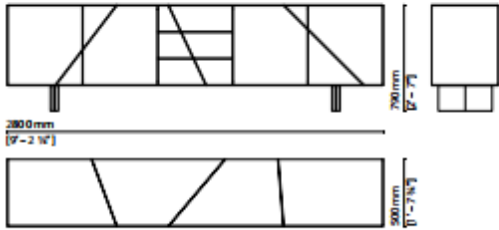

052 601 — Wooden version
052 604 — Lacquered version

052 602 — Wooden version
052 605 — Lacquered version