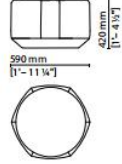

011 003
— Small ottoman