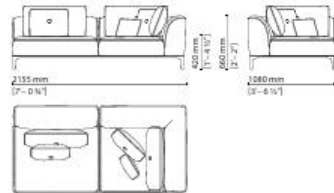

006 006 — Left corner chaise longue

006 007 — Right corner chaise longue

006 008 — Left corner 2-seater

006 009 — Right corner 2-seater

008 001 / 008 004 Painted feet
— Armchair

008 002 / 008 005 Painted feet
— 2-seater sofa