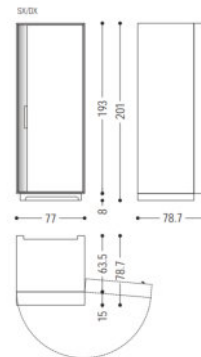

Minimalist Form, Maximum Function

- Sleek Silhouette Clean, uncluttered design with a striking black oak accent strip for visual contrast.
- Thoughtful Interior Zoning Dedicated spaces for wine, tableware, and small appliances for organized living.
- Integrated Appliance Garage Concealed storage keeps countertop clutter-free while keeping appliances handy.
- Sustainable Craftsmanship Made from sustainably sourced oak for durability and a warm, natural aesthetic.