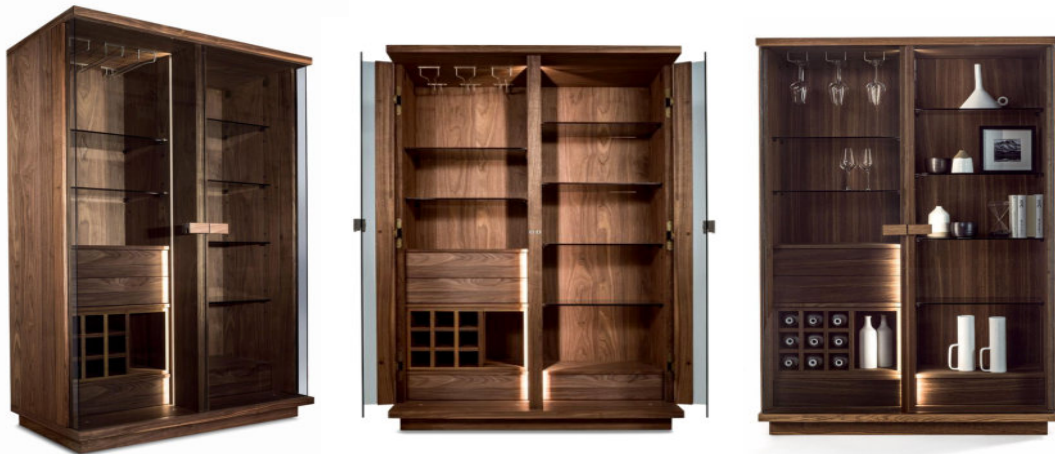

- **Elegant Display** : Tempered glass doors with a subtle frame to showcase your collection.
- **Premium Material** : Crafted from premium walnut veneer, showcasing a rich, natural wood grain.