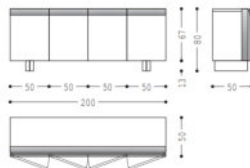

FENMI CASA Walnut Sideboard with Metal Accents

1920 R-Side Cabinet-
LINEAR

Contemporary Elegance

- Sleek, contemporary design featuring a rich walnut finish complemented by brushed metal accents.

- Thoughtfully engineered interior with multiple drawers and cabinets for versatile storage solutions.
- The perfect blend of warm wood and cool metal creates a sophisticated and timeless aesthetic.
- A statement piece that elevates the look of any dining or living space with its unique design.