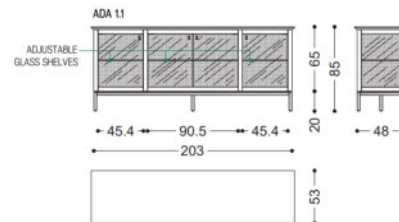

- Clean lines, premium materials, and functional design redefine your living space.

- Minimalist Aesthetic & Clean Lines
- Functional & Spacious Storage
- High-Quality Premium Materials