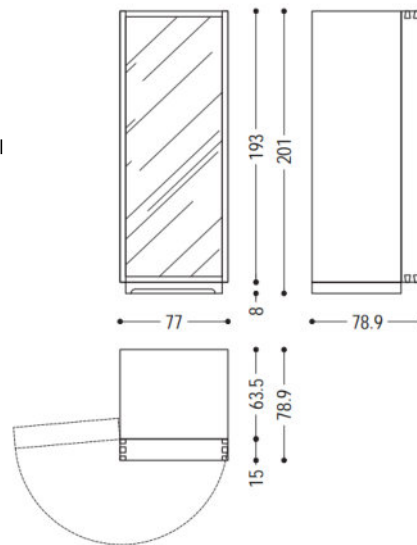

Smart Storage, Light & Airy

- Natural Oak Material
  Crafted from durable oak, bringing a warm and natural feel to your space.
- Thoughtful Compartments
  Designed for appliances, tableware, and pantry items.
- Integrated Appliance Garage
  Conceals small gadgets for a clutter-free look.
- Soft-Close Mechanism
  Drawers and doors ensure smooth and quiet operation.