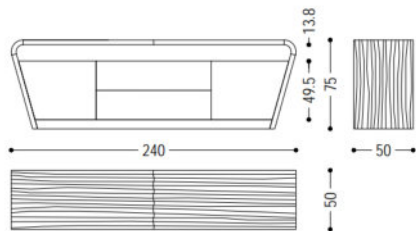

- Fluid, curved lines showcase the natural beauty of premium walnut wood.