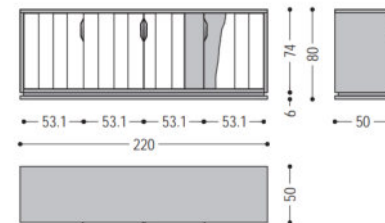

F FENMI CASA Unique Wood Grain Sideboard

1920 R-Side Cabinet-FIRE
LOW

Artisan Crafted, Modern Living

- **Striking Contrast Design**
  Unique natural wood grain door with a contrasting black frame.
- **Premium Solid Wood**
  High-quality timber showcasing the beauty of natural grain.
- **Thoughtful Storage**
  Multiple drawers and compartments for versatile organization.
- **Artistic Statement**
  Perfect blend of functionality and art for contemporary homes.