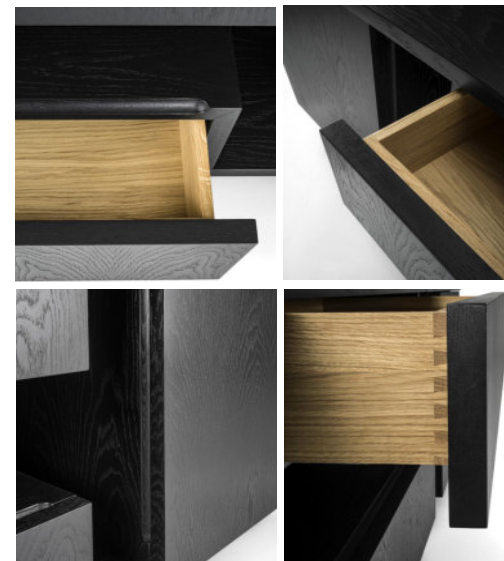

- Crafted from high-quality oak, showcasing natural wood grain and exceptional craftsmanship.