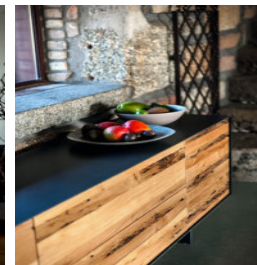

- Organized Storage
  Thoughtfully engineered interior with multiple drawers for versatile and tidy storage solutions.