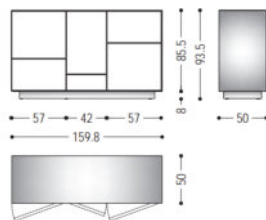

- **Innovative Storage Solution**
  Thoughtfully engineered interior with multi-drawer configuration for organized living.

- **Bold Visual Contrast**
  Striking contrast between light oak front and dark black sides creates a bold statement.

- **Minimalist Functionality**
  Combines minimalist design with modern functionality for any living or dining space.

Artisan Craft, Modern Form

- Distinctive Natural Beauty
- Sleek design with a unique textured door, showcasing premium oak wood grain patterns.