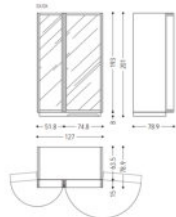

FENMI CASA Dual-Tone Storage Cabinet

1920 R-Side Cabinet-
APARADOX

Size: L.165 x P.52 x H.80
L.220 x P.52 x H.80

- Striking warm walnut and deep black finish combination.

- Innovative central module with adjustable versatile shelving.

Size : L.200 x P.50 x H.60
L.250 x P.50 x H.60
L.300 x P.50 x H.60

Sleek TV Unit with Contrast Detail

- Premium Craftsmanship :
Crafted from premium materials, ensuring durability and a luxurious finish.