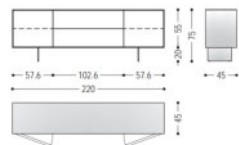

- Striking Contrast
  Sleek contemporary design featuring natural oak wood paired with bold black or white finishes.

- Natural Aesthetics
- Clean lines highlight the natural beauty of the premium oak wood grain and minimalist form.

- Organized Storage
  Thoughtfully engineered interior with multiple drawers for versatile and tidy storage solutions.