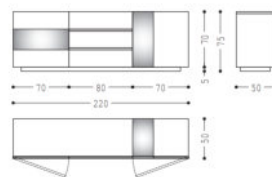

- Thoughtfully engineered interior with multiple drawers for versatile and organized storage solutions.

- Features innovative color blocking design, creating a bold visual statement with contrasting black accents.
- A statement piece that combines minimalist design with modern functionality for any living or dining space.