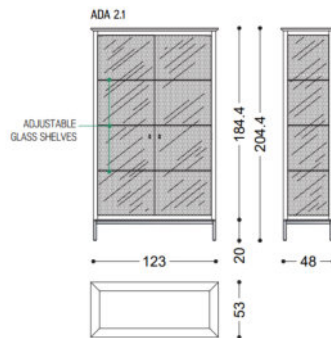

- Natural wood veneer with a rich, tactile finish.
- Sleek metal frame construction for stability and style.
- Tempered glass doors protect your treasures while keeping them visible.
- Integrated drawers provide discreet storage for essentials.