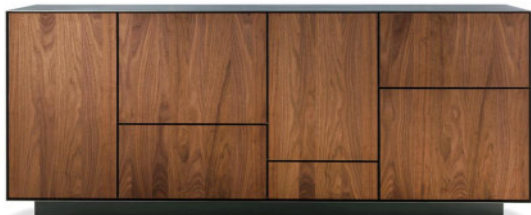

Artisan Craft, Modern Form

- Innovative Multi-Drawer Storage : Thoughtfully engineered interior with an innovative multi-drawer configuration for versatile and organized storage solutions.

- **Bold Contrast & Visual Statement:**
  Features a striking contrast between the light oak front and dark black sides/base, creating a bold and modern aesthetic.

- **Distinctive Grain & Contemporary Design**
  Sleek design : with a unique textured door, showcasing the natural beauty of premium oak wood with distinctive grain patterns.