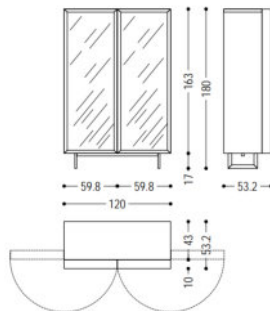

Textured Elegance

- Elegant glass doors perfect for displaying treasured items with a touch of sophistication.