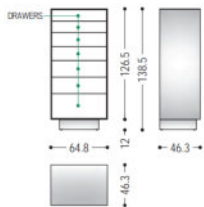

Innovative Layering

- Contemporary Aesthetics : Sleek design with layered drawer fronts showcasing premium walnut or oak wood.
- Engineered Storage : Thoughtfully designed interior with multiple drawers for versatile organization.
- Versatile Finishes : Available in solid walnut, walnut/black, and oak/black to complement any space.