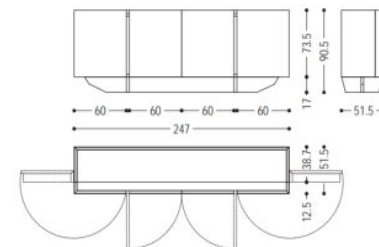

- Sleek Contemporary Design
  Clean lines showcasing the natural beauty of premium walnut wood.

- Sophisticated Aesthetic
  Rich, warm walnut tones create an inviting and refined atmosphere.

- Statement Furniture
  Combines timeless design with modern functionality for living & dining spaces.