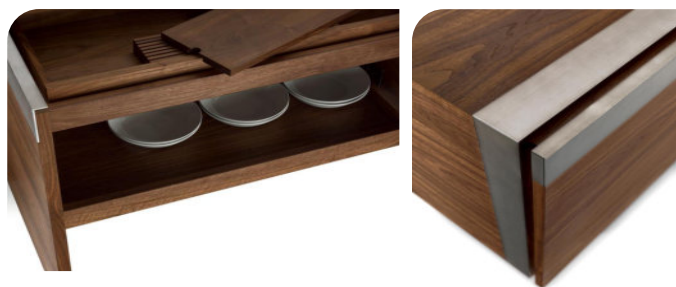

FENMI CASA Walnut Sideboard with Metal Accents

1920 R-Side Cabinet-
LINEAR

Contemporary Elegance

- Sleek, contemporary design featuring a rich walnut finish complemented by brushed metal accents.

- Thoughtfully engineered interior with multiple drawers and cabinets for versatile storage solutions.
- The perfect blend of warm wood and cool metal creates a sophisticated and timeless aesthetic.
- A statement piece that elevates the look of any dining or living space with its unique design.