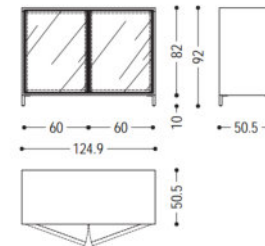

Modern Sophistication

- Smart Storage
  Engineered interior with drawers, cabinets, and specialized wine/tableware storage.
- Mystery & Sophistication
  Smoked glass adds a touch of elegance while subtly showcasing contents.

- Striking Contrast : Rich walnut wood paired with smoked glass doors for a sleek contemporary look.