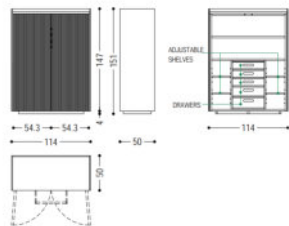

- The combination of clean lines and tactile texture creates a sophisticated and inviting aesthetic.