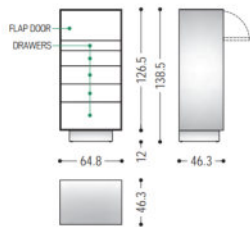

Textured Innovation

- Thoughtfully engineered interior with innovative flip-top storage for versatile and organized solutions.
- Versatile Finishes : Available in solid walnut, walnut/black, and oak/black to complement any space.
- A statement piece that combines minimalist design with modern functionality for any living or dining space.