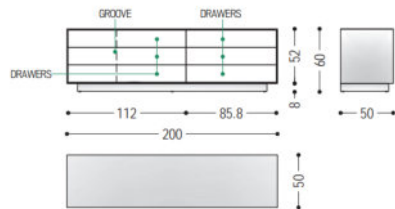

Modern Media Console

- Sleek Contrast : Rich walnut wood & bold black finish
- Statement Piece : Minimalist design for modern spaces

Artisan Craft, Modern Form

- Distinctive Grain & Contemporary Design Sleek design : with a unique textured door, showcasing the natural beauty of premium oak wood with distinctive grain patterns.