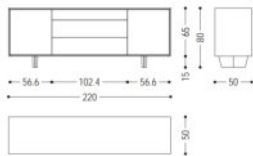

- Natural Wood Grain
Highlighting the natural beauty of walnut grain.

Modern Minimalism

- Features innovative handleless design, creating a seamless and minimalist aesthetic.
- A statement piece that combines minimalist design with modern functionality for any bedroom or living space.