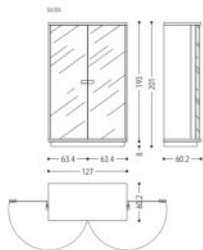

Elegance in Every Detail

- **Integrated Wine Storage** : Dedicated racks and stemware hangers for sophisticated entertaining.
- **Versatile Storage** : Thoughtfully designed compartments for glassware, decanters, and accessories.