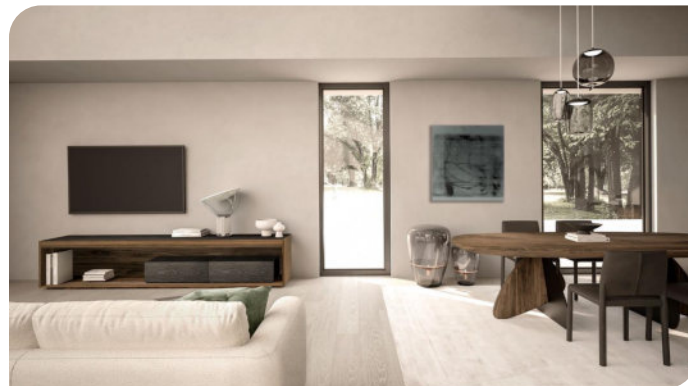

Sleek TV Unit with Contrast Detail

- Premium Craftsmanship :
  Crafted from premium materials, ensuring durability and a luxurious finish.