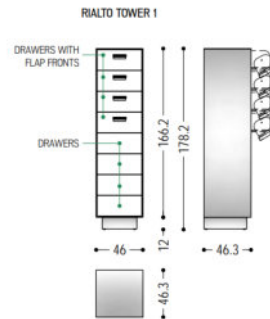

Artisan Craft, Modern Form

- Distinctive Natural Beauty
- Sleek design with a unique textured door, showcasing premium oak wood grain patterns.

Timeless Elegance

- Exquisite Leather Accents
- Drawer pulls feature premium leather details, adding a touch of luxury.
- Sleek Contemporary Design
- Clean lines showcasing the natural beauty of premium walnut wood.
- Organized Storage Solutions
- Thoughtfully engineered interior with multiple drawers for versatile use.
- Statement Piece
- Combines minimalist design with modern functionality for any space.