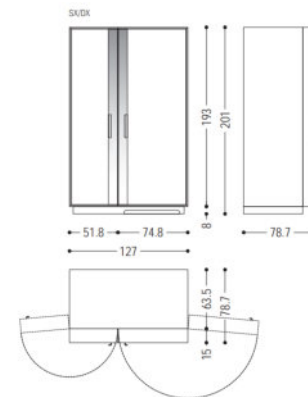

The Ultimate Kitchen Hub

- A complete kitchen solution in one elegant unit, maximizing space efficiency.

- Customizable internal organization with dedicated zones for appliances, pantry, and tableware.

- Integrated LED lighting illuminates contents for easy access and a premium feel.

- Seamlessly blends into various interior styles, from modern to industrial chic.