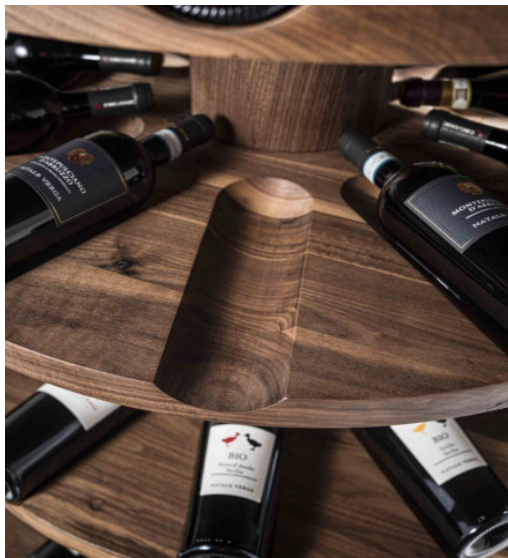

- Features innovative color blocking design, creating a bold visual statement with contrasting black accents.

- Contemporary Design: Sleek lines showcasing premium walnut wood's natural beauty.