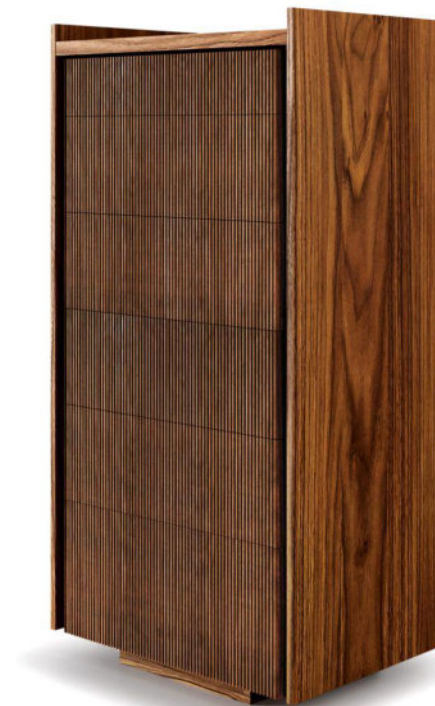

Textured Minimalism

- Sleek, contemporary design with a unique vertically ribbed textured door, showcasing the natural beauty of premium walnut wood.
- The combination of clean lines and tactile texture creates a sophisticated and inviting aesthetic.