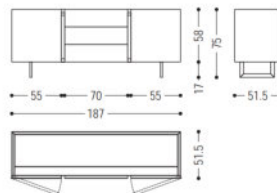

Modern Sophistication

- Warm walnut combined with cool black marble for a timeless look.

- Thoughtfully engineered interior with multiple drawers and cabinets.
- Minimalist design meets modern functionality for living or dining spaces.
- Clean lines showcasing premium walnut wood and luxurious black marble.