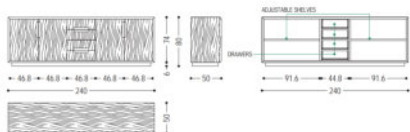

- Sleek Contemporary Design
  Clean lines showcasing premium walnut wood beauty.

- Natural Wood Grain
  Highlighting the natural beauty of walnut grain.