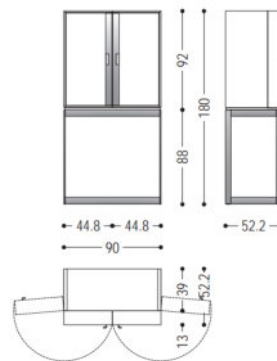

CAMBUSA FLY RESERVE

- Material Harmony : Elegant combination of warm walnut wood and sleek black metal frame.
- Thoughtful Interior: Dedicated zones for spirits, glassware, and accessories.