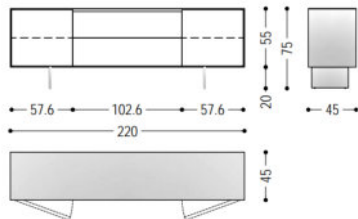

- Natural Grain : Premium walnut with clean lines