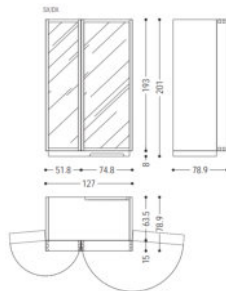

Walnut Wine & Display Cabinet

- Precise Temperature Control : Integrated professional wine cooler ensures optimal storage conditions.
- Premium Walnut Craftsmanship : Crafted from premium walnut veneer, exuding warmth and sophistication.
- Elegant Display : Tempered glass doors elegantly showcase your wine collection and glassware.
- Thoughtful Interior Design : Features hanging stemware racks and open shelving for versatile storage.