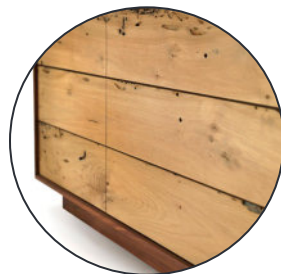

Artisan Craft, Modern Form

- Distinctive Grain & Contemporary Design Sleek design : with a unique textured door, showcasing the natural beauty of premium oak wood with distinctive grain patterns.