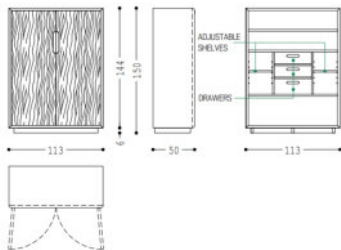

FENMI CASA Walnut Tall Cabinet with Innovative Storage

1920 R-Side Cabinet-SOSPIRO HIGH