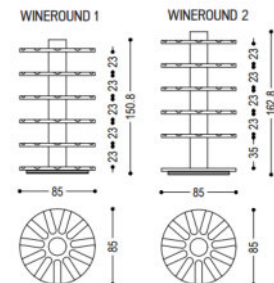

- Contemporary Design: Sleek lines showcasing premium walnut wood's natural beauty.

- Sleek, contemporary design with clean lines, showcasing the natural beauty of premium oak wood.

- Innovative Rotation : Engineered mechanism for easy access to your collection.