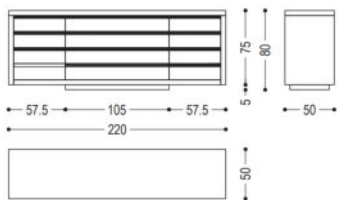

Timeless Craftsmanship

- Iconic design featuring multiple drawers for efficient and organized storage.
- Crafted from high-quality solid wood, available in rich walnut or light oak finishes.
- Showcases traditional joinery techniques, ensuring durability and timeless beauty.
- A versatile storage solution that complements both classic and contemporary interiors.