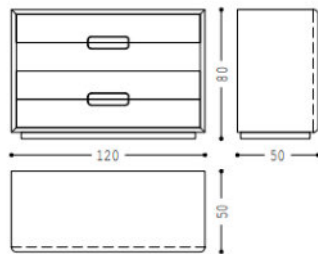

Modern Minimalism

- Features innovative handleless design, creating a seamless and minimalist aesthetic.
- A statement piece that combines minimalist design with modern functionality for any bedroom or living space.