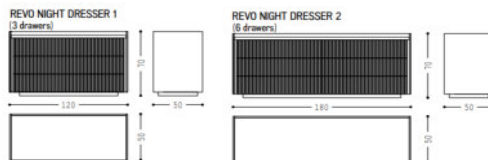

Modern Sophistication

- Sleek, contemporary design with a unique vertically ribbed textured door, showcasing the natural beauty of premium walnut wood.