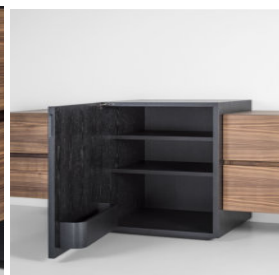

FENMI CASA Dual-Tone Storage Cabinet

1920 R-Side Cabinet-
APARADOX

Size: L.165 x P.52 x H.80
L.220 x P.52 x H.80

- Striking warm walnut and deep black finish combination.

- Innovative central module with adjustable versatile shelving.