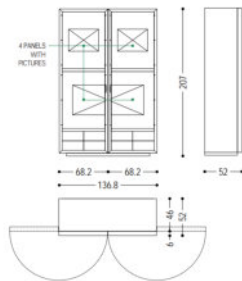

- Premium Solid Oak : Crafted from high-quality solid oak, showcasing natural wood grain and durability.
- Versatile Decor :Adds a sophisticated and artistic touch to any living or dining space.

- Minimalist Aesthetics: Clean design with sleek glass doors, perfect for displaying cherished items with artistry.
- Functional Interior : Adjustable shelves, drawers, and integrated LED lighting for enhanced display.