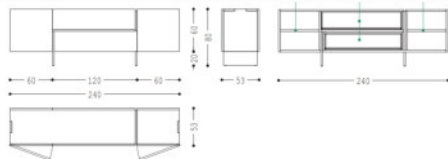

- Crafted from premium walnut veneer for a rich, natural finish.
- Modular design offers flexible configuration to suit your space.
- Soft-close drawers ensure smooth, quiet operation.
- Clean lines and minimalist form for a timeless aesthetic.