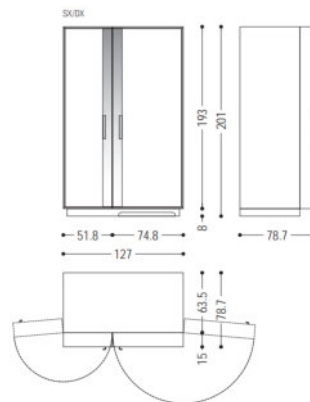

The Ultimate Entertaining Hub

- Integrated Cooling: Optional professional temperature-controlled wine cooler for optimal storage.
- Centerpiece Design : Thoughtfully crafted to be the focal point of your living or dining space.