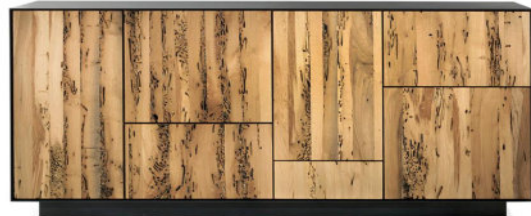

Artisan Craft, Modern Form

- Innovative Multi-Drawer Storage : Thoughtfully engineered interior with an innovative multi-drawer configuration for versatile and organized storage solutions.

- **Bold Contrast & Visual Statement:**
  Features a striking contrast between the light oak front and dark black sides/base, creating a bold and modern aesthetic.

- **Distinctive Grain & Contemporary Design**
  Sleek design : with a unique textured door, showcasing the natural beauty of premium oak wood with distinctive grain patterns.