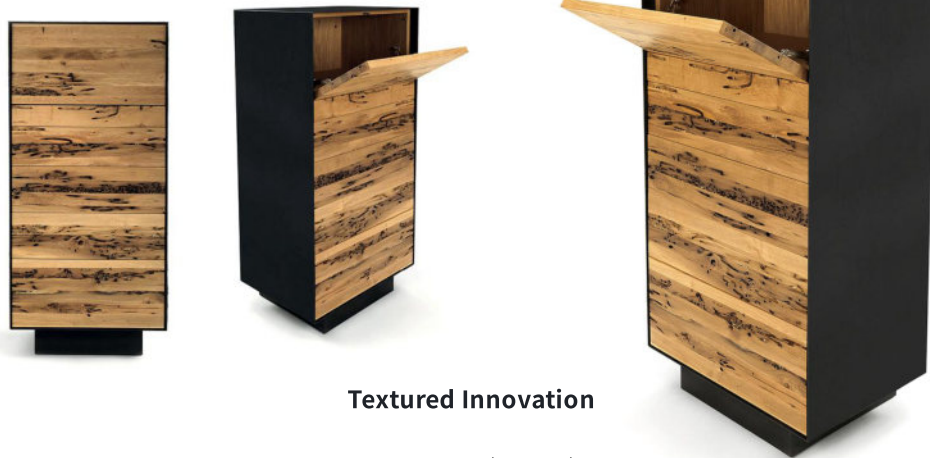

- Sleek, contemporary design with a unique textured door, showcasing the natural beauty of premium oak wood.