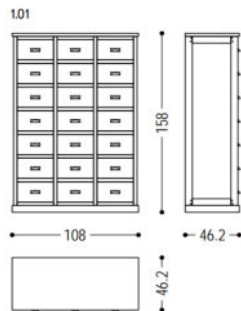

Timeless Organization

- Iconic design featuring multiple drawers for efficient and organized storage.
- Crafted from high-quality solid wood, available in rich walnut or light oak finishes.

- Thoughtfully sized drawers to accommodate a variety of items, from documents to accessories.

- A versatile storage solution that complements both classic and contemporary interiors.