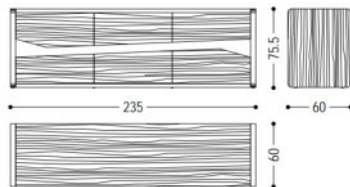

Innovative Flow

- **Sculptural Design:**Featuring innovative overlapping drawers for a unique visual and functional experience.
- **Smooth Operation:**Thoughtfully engineered for smooth gliding and ample storage capacity.
- **Premium Craftsmanship:**Crafted from premium walnut veneer showcasing rich natural wood grain.
- **Modern Artistry:**A statement piece that brings a touch of modern elegance to your living space.