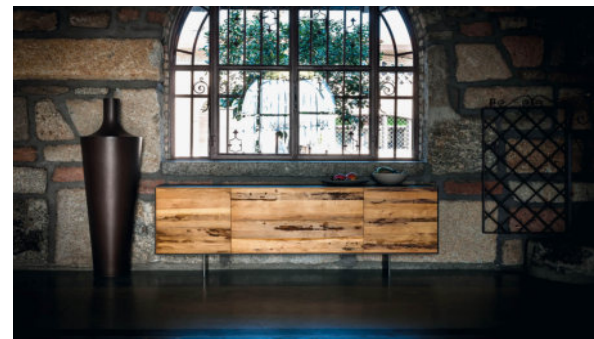

- Striking Contrast
  Sleek contemporary design featuring natural oak wood paired with bold black or white finishes.

- Natural Aesthetics
- Clean lines highlight the natural beauty of the premium oak wood grain and minimalist form.