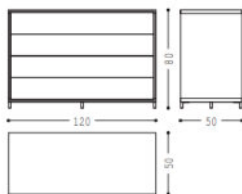

Timeless Elegance

- Exquisite Leather Accents
- Drawer pulls feature premium leather details, adding a touch of luxury.
- Sleek Contemporary Design
- Clean lines showcasing the natural beauty of premium walnut wood.
- Organized Storage Solutions
- Thoughtfully engineered interior with multiple drawers for versatile use.
- Statement Piece
- Combines minimalist design with modern functionality for any space.