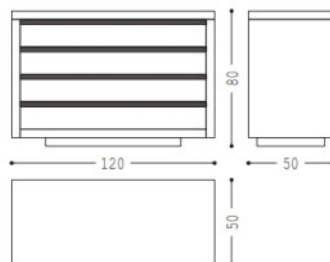

Modern Simplicity

- Discreet Storage : Clean, minimalist design featuring four drawers for organized storage.
- Solid Oak Craftsmanship : Crafted from high-quality solid oak, showcasing natural grain and durability.

- Traditional Joinery : Features traditional joinery techniques for lasting quality and aesthetic appeal.
- Versatile Design : A versatile piece that works beautifully as a nightstand or a small side cabinet.