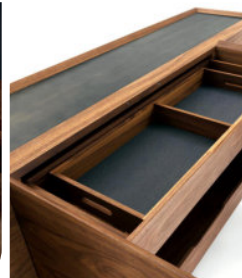

- Statement Furniture
Combines timeless design with modern functionality for living & dining spaces.

Modern Sophistication

- Smart Storage
Engineered interior with drawers, cabinets, and specialized wine/tableware storage.
- Mystery & Sophistication
Smoked glass adds a touch of elegance while subtly showcasing contents.