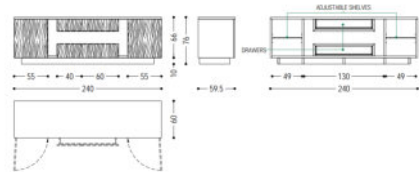

- Crafted from high-quality oak, showcasing natural wood grain and exceptional craftsmanship.