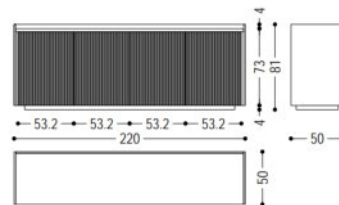

Walnut Sideboard

- A statement piece that combines minimalist design with modern functionality for any living or dining space.
- Sleek, contemporary design with a unique vertically ribbed textured door, showcasing the natural beauty of premium walnut wood.
- Thoughtfully engineered interior with multiple drawers and cabinets for versatile storage solutions.

- The combination of clean lines and tactile texture creates a sophisticated and inviting aesthetic.