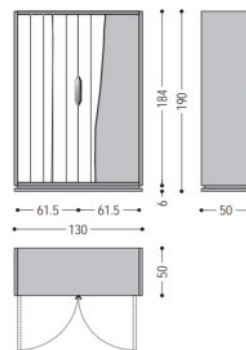

- Striking Aesthetic
  Unique natural wood grain door with a contrasting black frame.
- Thoughtful Interior
  Multiple shelves, drawers, and an integrated wine rack.
- Functional Art
  A perfect blend of functional storage and artistic statement for modern homes.