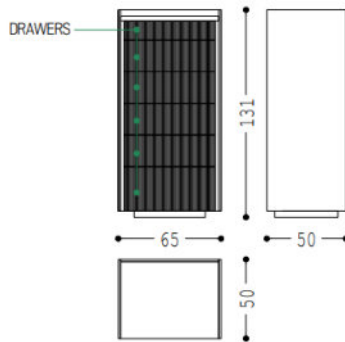

Textured Minimalism

- Sleek, contemporary design with a unique vertically ribbed textured door, showcasing the natural beauty of premium walnut wood.
- The combination of clean lines and tactile texture creates a sophisticated and inviting aesthetic.