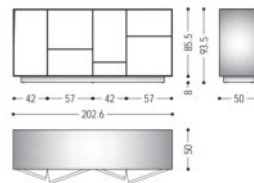

- **Bold Contrast & Visual Statement:**
  Features a striking contrast between the light oak front and dark black sides/base, creating a bold and modern aesthetic.

- **Distinctive Grain & Contemporary Design**
  Sleek design : with a unique textured door, showcasing the natural beauty of premium oak wood with distinctive grain patterns.