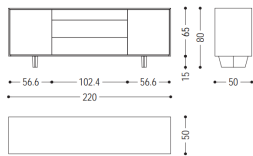

FENMI CASA Walnut Sideboard with Vertical Ribbed Texture

1920 R-Side Cabinet-VELA SIDEBOARD

- Distinctive Texture : Unique vertical ribbed doors showcasing premium walnut grain.