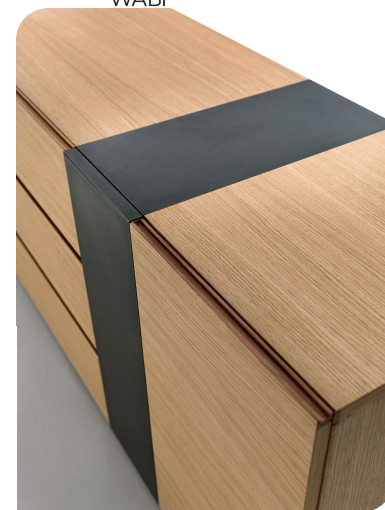

1920 R-Side Cabinet-
WABI