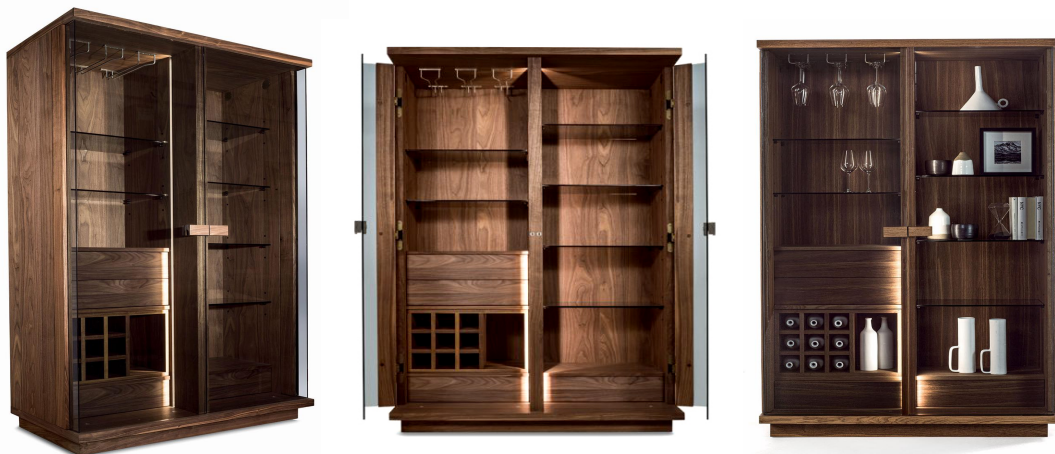

- **Elegant Display** : Tempered glass doors with a subtle frame to showcase your collection.
- **Premium Material** : Crafted from premium walnut veneer, showcasing a rich, natural wood grain.