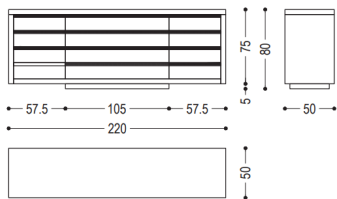

FENMI CASA Classic Multi-Drawer Sideboard

1920 R-Side Cabinet-
KYOTO

Timeless Craftsmanship

- Iconic design featuring multiple drawers for efficient and organized storage.
- Crafted from high-quality solid wood, available in rich walnut or light oak finishes.
- Showcases traditional joinery techniques, ensuring durability and timeless beauty.
- A versatile storage solution that complements both classic and contemporary interiors.