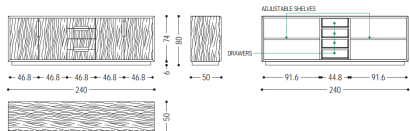

- Sleek Contemporary Design
  Clean lines showcasing premium walnut wood beauty.

- Natural Wood Grain
  Highlighting the natural beauty of walnut grain.