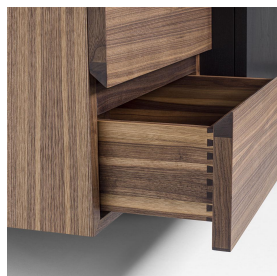

FENMI CASA Dual-Tone Storage Cabinet

Size: L.165 x P.52 x H.80
L.220 x P.52 x H.80

- Striking warm walnut and deep black finish combination.

- Innovative central module with adjustable versatile shelving.

1920 R-Side Cabinet-
APARADOX