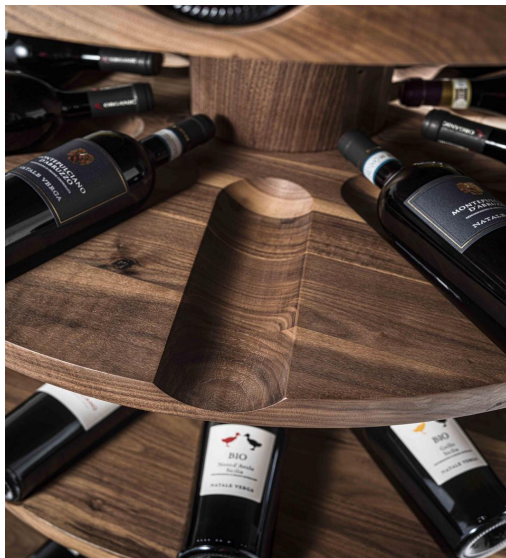

- Contemporary Design: Sleek lines showcasing premium walnut wood's natural beauty.

- Features innovative color blocking design, creating a bold visual statement with contrasting black accents.