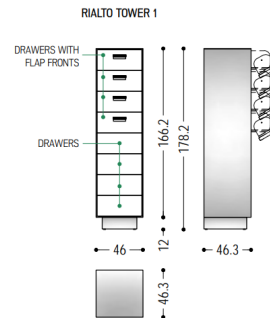

FENMI CASA Modern Tall Cabinet with Flip-Top

1920 R-Side Cabinet-RIALTO TOWER 1 & 2