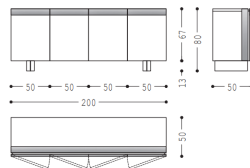

FENMI CASA Walnut Sideboard with Metal Accents

1920 R-Side Cabinet-
LINEAR

Contemporary Elegance

- Sleek, contemporary design featuring a rich walnut finish complemented by brushed metal accents.

- Thoughtfully engineered interior with multiple drawers and cabinets for versatile storage solutions.
- The perfect blend of warm wood and cool metal creates a sophisticated and timeless aesthetic.
- A statement piece that elevates the look of any dining or living space with its unique design.