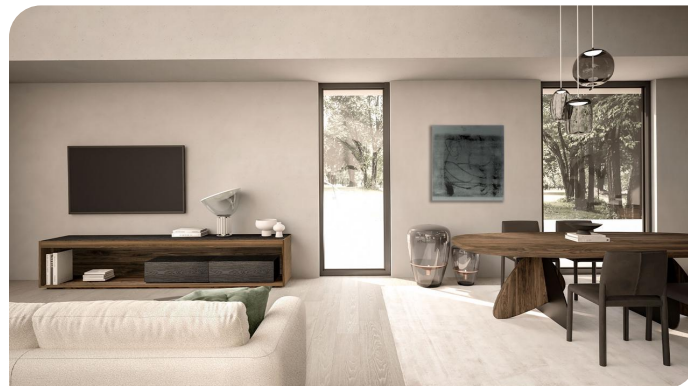

Sleek TV Unit with Contrast Detail

- Premium Craftsmanship :
  Crafted from premium materials, ensuring durability and a luxurious finish.