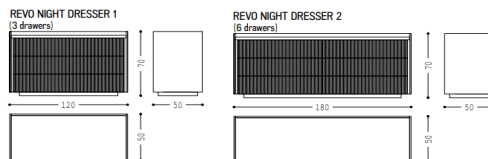

Modern Sophistication

- Sleek, contemporary design with a unique vertically ribbed textured door, showcasing the natural beauty of premium walnut wood.