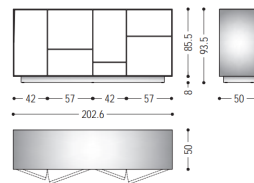

- **Bold Contrast & Visual Statement:**
  Features a striking contrast between the light oak front and dark black sides/base, creating a bold and modern aesthetic.

- **Distinctive Grain & Contemporary Design**
  Sleek design : with a unique textured door, showcasing the natural beauty of premium oak wood with distinctive grain patterns.