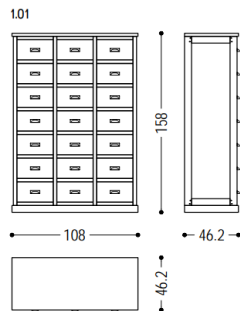

Timeless Organization

- Iconic design featuring multiple drawers for efficient and organized storage.
- Crafted from high-quality solid wood, available in rich walnut or light oak finishes.

- Thoughtfully sized drawers to accommodate a variety of items, from documents to accessories.

- A versatile storage solution that complements both classic and contemporary interiors.