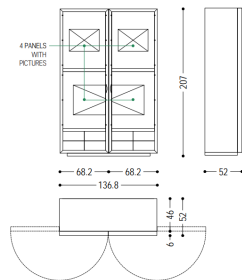

- Premium Solid Oak : Crafted from high-quality solid oak, showcasing natural wood grain and durability.
- Versatile Decor :Adds a sophisticated and artistic touch to any living or dining space.

- Minimalist Aesthetics: Clean design with sleek glass doors, perfect for displaying cherished items with artistry.
- Functional Interior : Adjustable shelves, drawers, and integrated LED lighting for enhanced display.