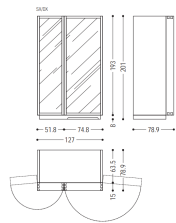

Heritage Craft, Modern Form

- Sleek Handleless Design
  Precision-engineered finger pulls for a seamless and elegant aesthetic.

- Solid Walnut Construction
  Traditional joinery ensures unmatched durability and structural integrity.