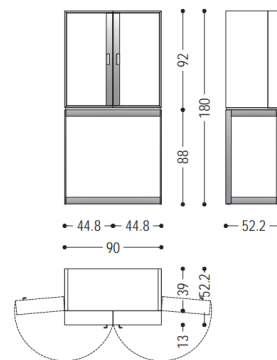

CAMBUSA FLY RESERVE

- Material Harmony : Elegant combination of warm walnut wood and sleek black metal frame.
- Thoughtful Interior: Dedicated zones for spirits, glassware, and accessories.