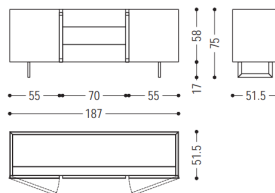

- Thoughtfully engineered interior with multiple drawers and cabinets.
- Minimalist design meets modern functionality for living or dining spaces.
- Clean lines showcasing premium walnut wood and luxurious black marble.