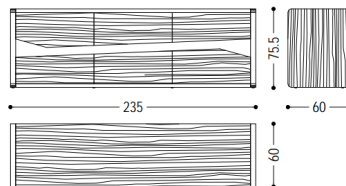

Innovative Flow

- **Sculptural Design:**Featuring innovative overlapping drawers for a unique visual and functional experience.
- **Smooth Operation:**Thoughtfully engineered for smooth gliding and ample storage capacity.
- **Premium Craftsmanship:**Crafted from premium walnut veneer showcasing rich natural wood grain.
- **Modern Artistry:**A statement piece that brings a touch of modern elegance to your living space.