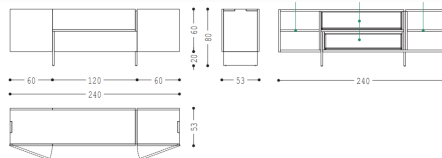

FENMI CASA Walnut Storage Cabinet

1920 R-Side Cabinet-
AKI