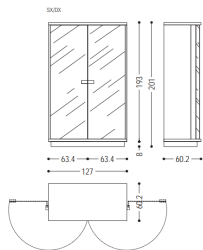

Elegance in Every Detail

- **Integrated Wine Storage** : Dedicated racks and stemware hangers for sophisticated entertaining.
- **Versatile Storage** : Thoughtfully designed compartments for glassware, decanters, and accessories.