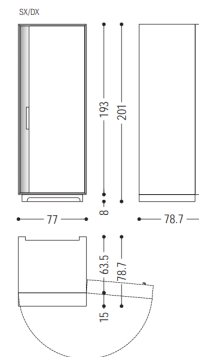

Minimalist Form, Maximum Function

- Sleek Silhouette Clean, uncluttered design with a striking black oak accent strip for visual contrast.
- Thoughtful Interior Zoning Dedicated spaces for wine, tableware, and small appliances for organized living.
- Integrated Appliance Garage Concealed storage keeps countertop clutter-free while keeping appliances handy.
- Sustainable Craftsmanship Made from sustainably sourced oak for durability and a warm, natural aesthetic.