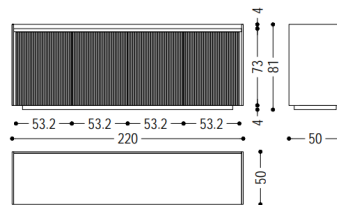

Walnut Sideboard

- A statement piece that combines minimalist design with modern functionality for any living or dining space.
- Sleek, contemporary design with a unique vertically ribbed textured door, showcasing the natural beauty of premium walnut wood.
- Thoughtfully engineered interior with multiple drawers and cabinets for versatile storage solutions.

- The combination of clean lines and tactile texture creates a sophisticated and inviting aesthetic.