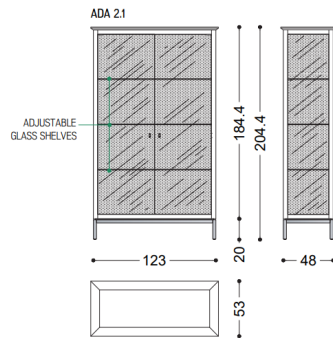

- Natural wood veneer with a rich, tactile finish.
- Sleek metal frame construction for stability and style.
- Tempered glass doors protect your treasures while keeping them visible.
- Integrated drawers provide discreet storage for essentials.