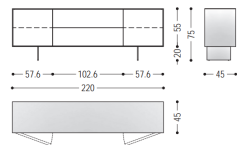

- **Striking Contrast**
  Sleek contemporary design featuring natural oak wood paired with bold black or white finishes.

- **Natural Aesthetics**
- **Clean lines** highlight the natural beauty of the premium oak wood grain and minimalist form.

- **Organized Storage**
  Thoughtfully engineered interior with multiple drawers for versatile and tidy storage solutions.