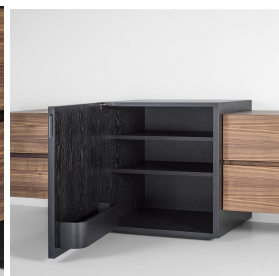

FENMI CASA Dual-Tone Storage Cabinet

Size: L.165 x P.52 x H.80
L.220 x P.52 x H.80

- Striking warm walnut and deep black finish combination.

- Innovative central module with adjustable versatile shelving.

1920 R-Side Cabinet-
APARADOX