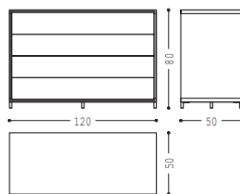

Timeless Elegance

- Exquisite Leather Accents
- Drawer pulls feature premium leather details, adding a touch of luxury.
- Sleek Contemporary Design
- Clean lines showcasing the natural beauty of premium walnut wood.
- Organized Storage Solutions
- Thoughtfully engineered interior with multiple drawers for versatile use.
- Statement Piece
- Combines minimalist design with modern functionality for any space.