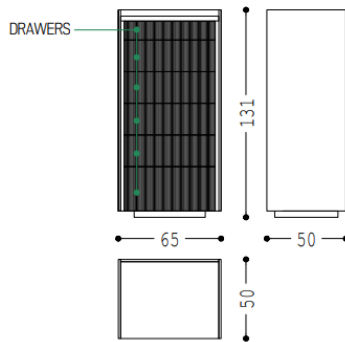

Textured Minimalism

- Sleek, contemporary design with a unique vertically ribbed textured door, showcasing the natural beauty of premium walnut wood.
- The combination of clean lines and tactile texture creates a sophisticated and inviting aesthetic.