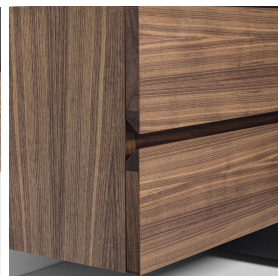

FENMI CASA Dual-Tone Storage Cabinet

Size: L.165 x P.52 x H.80
L.220 x P.52 x H.80

- Striking warm walnut and deep black finish combination.

- Innovative central module with adjustable versatile shelving.

1920 R-Side Cabinet-
APARADOX