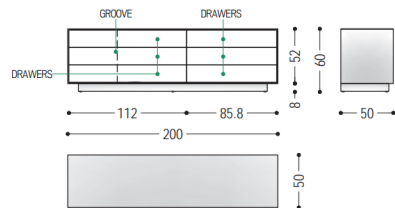

- Innovative Multi-Drawer Storage : Thoughtfully engineered interior with an innovative multi-drawer configuration for versatile and organized storage solutions.

- Bold Contrast & Visual Statement : Features a striking contrast between the light oak front and dark black sides/base, creating a bold and modern aesthetic.