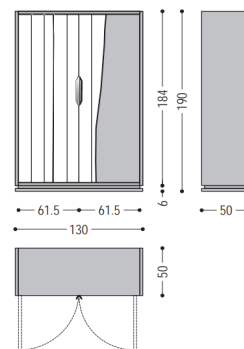

- Striking Aesthetic
  Unique natural wood grain door with a contrasting black frame.
- Thoughtful Interior
  Multiple shelves, drawers, and an integrated wine rack.
- Functional Art
  A perfect blend of functional storage and artistic statement for modern homes.