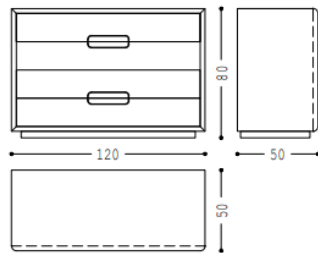

Modern Minimalism

- Features innovative handleless design, creating a seamless and minimalist aesthetic.
- A statement piece that combines minimalist design with modern functionality for any bedroom or living space.