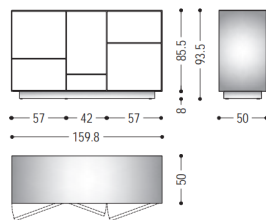

Artisan Craft, Modern Form

- Distinctive Natural Beauty
- Sleek design with a unique textured door, showcasing premium oak wood grain patterns.