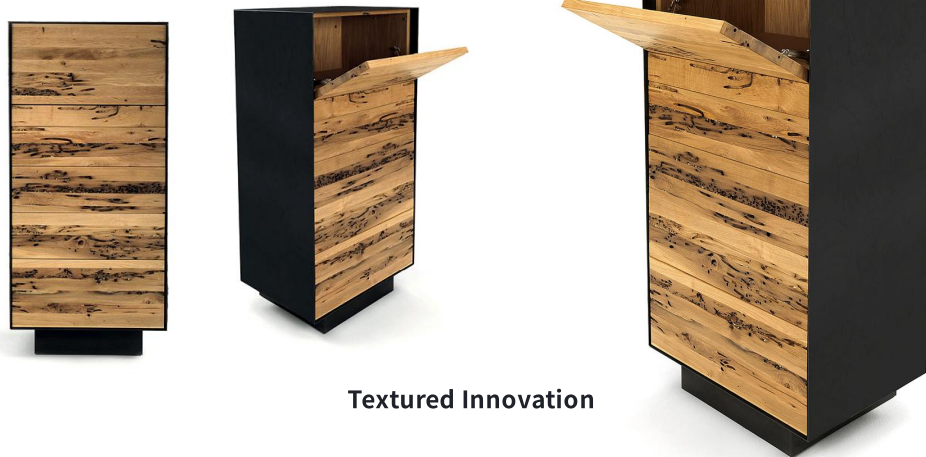

Innovative Layering

- Contemporary Aesthetics : Sleek design with layered drawer fronts showcasing premium walnut or oak wood.
- Engineered Storage : Thoughtfully designed interior with multiple drawers for versatile organization.
- Versatile Finishes : Available in solid walnut, walnut/black, and oak/black to complement any space.

FENMI CASA Modern Tall Cabinet with Flip-Top

1920 R-Side Cabinet-RIALTO

6

- Sleek, contemporary design with a unique textured door, showcasing the natural beauty of premium oak wood.

Textured Innovation

- Thoughtfully engineered interior with innovative flip-top storage for versatile and organized solutions.
- Versatile Finishes : Available in solid walnut, walnut/black, and oak/black to complement any space.
- A statement piece that combines minimalist design with modern functionality for any living or dining space.