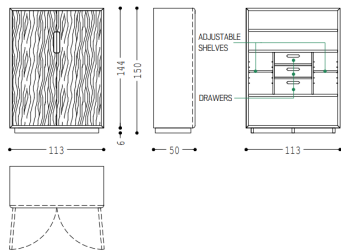

FENMI CASA Walnut Tall Cabinet with Innovative Storage

1920 R-Side Cabinet-SOSPIRO HIGH