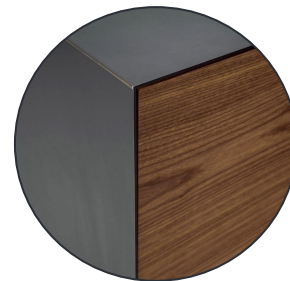

- Smart Storage: Integrated LED & open compartments

Modern Media Console

- Sleek Contrast : Rich walnut wood & bold black finish
- Statement Piece : Minimalist design for modern spaces

Artisan Craft, Modern Form