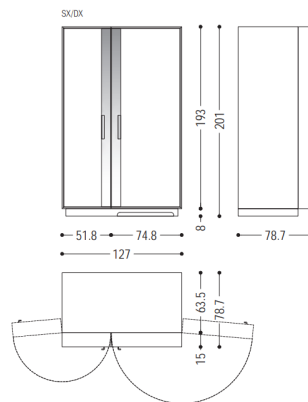

The Ultimate Entertaining Hub

- Integrated Cooling: Optional professional temperature-controlled wine cooler for optimal storage.
- Centerpiece Design : Thoughtfully crafted to be the focal point of your living or dining space.