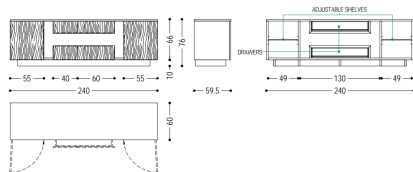

- Crafted from high-quality oak, showcasing natural wood grain and exceptional craftsmanship.