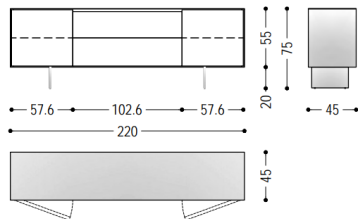

FENMI CASA Walnut & Black TV Unit

1920 R-Side Cabinet-RIALTO FLY
OPEN

- Natural Grain : Premium walnut with clean lines