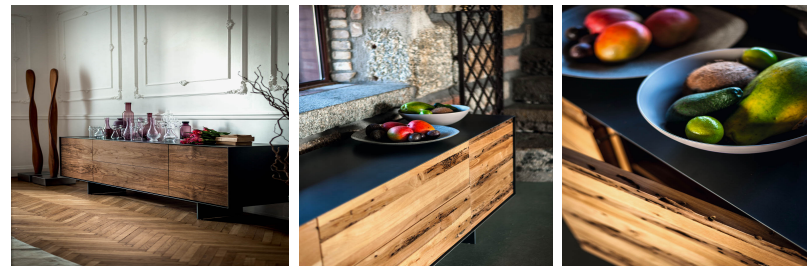

- **Organized Storage**
  Thoughtfully engineered interior with multiple drawers for versatile and tidy storage solutions.