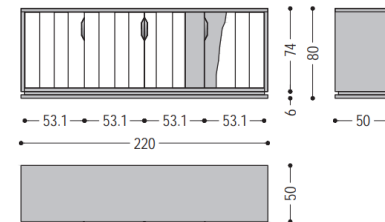

F FENMI CASA Unique Wood Grain Sideboard

1920 R-Side Cabinet-FIRE
LOW

Artisan Crafted, Modern Living

- **Striking Contrast Design**
  Unique natural wood grain door with a contrasting black frame.
- **Premium Solid Wood**
  High-quality timber showcasing the beauty of natural grain.
- **Thoughtful Storage**
  Multiple drawers and compartments for versatile organization.
- **Artistic Statement**
  Perfect blend of functionality and art for contemporary homes.