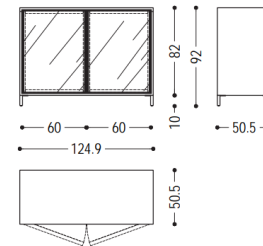

Modern Sophistication

- Smart Storage
  Engineered interior with drawers, cabinets, and specialized wine/tableware storage.
- Mystery & Sophistication
  Smoked glass adds a touch of elegance while subtly showcasing contents.

- Striking Contrast : Rich walnut wood paired with smoked glass doors for a sleek contemporary look.