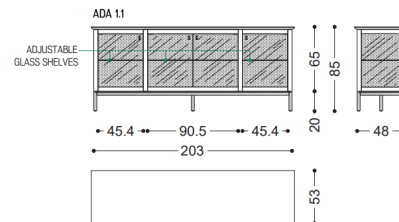

- Minimalist Aesthetic & Clean Lines
- Functional & Spacious Storage
- High-Quality Premium Materials