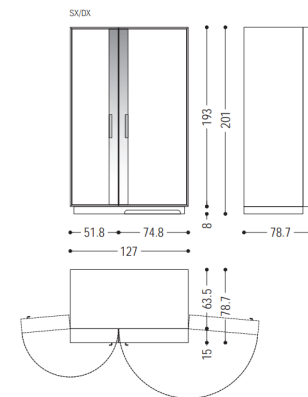

The Ultimate Kitchen Hub

- A complete kitchen solution in one elegant unit, maximizing space efficiency.

- Customizable internal organization with dedicated zones for appliances, pantry, and tableware.

- Integrated LED lighting illuminates contents for easy access and a premium feel.

- Seamlessly blends into various interior styles, from modern to industrial chic.