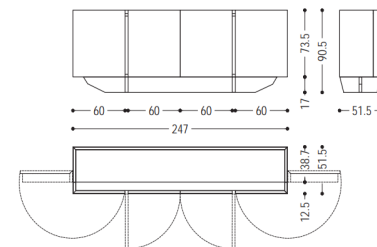

- Sleek Contemporary Design
  Clean lines showcasing the natural beauty of premium walnut wood.

- Sophisticated Aesthetic
  Rich, warm walnut tones create an inviting and refined atmosphere.

- Statement Furniture
  Combines timeless design with modern functionality for living & dining spaces.