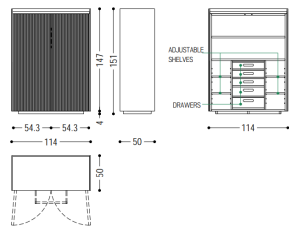

- The combination of clean lines and tactile texture creates a sophisticated and inviting aesthetic.