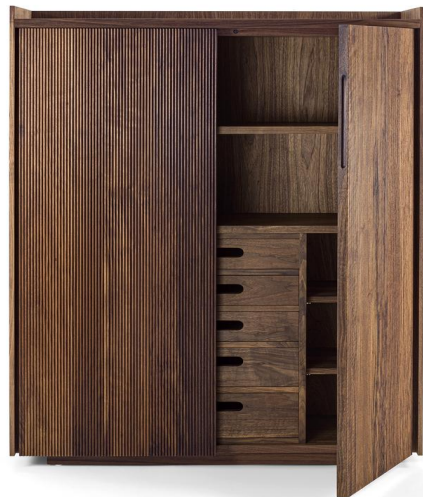

- Sleek, contemporary design with a unique vertically ribbed textured door, showcasing the natural beauty of premium walnut wood.