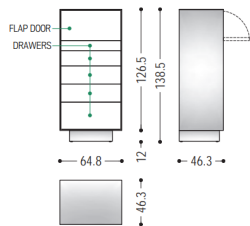

Textured Innovation

- Thoughtfully engineered interior with innovative flip-top storage for versatile and organized solutions.
- Versatile Finishes : Available in solid walnut, walnut/black, and oak/black to complement any space.
- A statement piece that combines minimalist design with modern functionality for any living or dining space.