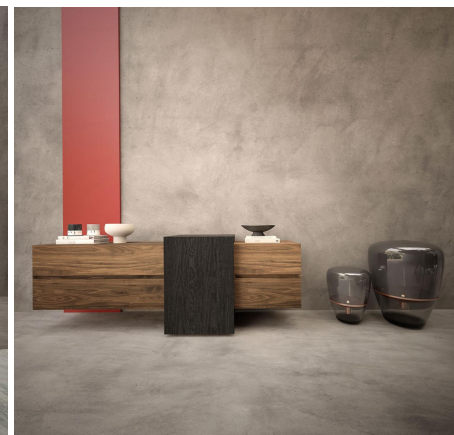

1920 R-Side Cabinet-
APARADOX