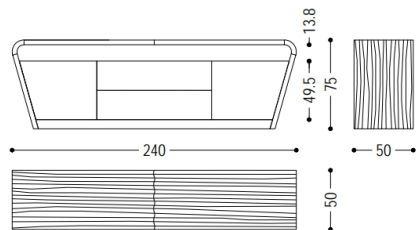

FENMI CASA Walnut Sideboard with Innovative Storage

1920 R-Side Cabinet-RIVAR

- Fluid, curved lines showcase the natural beauty of premium walnut wood.