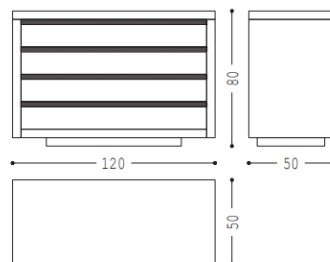

Modern Simplicity

- Discreet Storage : Clean, minimalist design featuring four drawers for organized storage.
- Solid Oak Craftsmanship : Crafted from high-quality solid oak, showcasing natural grain and durability.

- Traditional Joinery : Features traditional joinery techniques for lasting quality and aesthetic appeal.
- Versatile Design : A versatile piece that works beautifully as a nightstand or a small side cabinet.