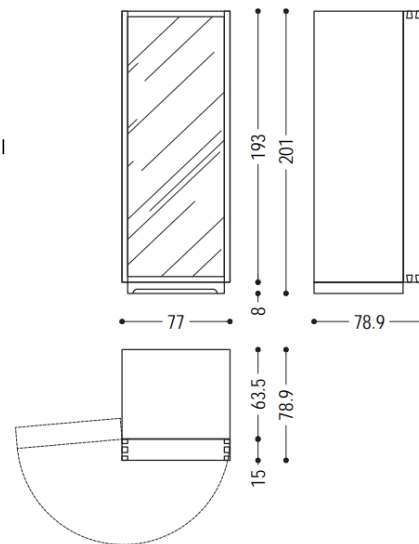

Smart Storage, Light & Airy

- **Natural Oak Material**
  Crafted from durable oak, bringing a warm and natural feel to your space.
- **Thoughtful Compartments**
  Designed for appliances, tableware, and pantry items.
- **Integrated Appliance Garage**
  Conceals small gadgets for a clutter-free look.
- **Soft-Close Mechanism**
  Drawers and doors ensure smooth and quiet operation.