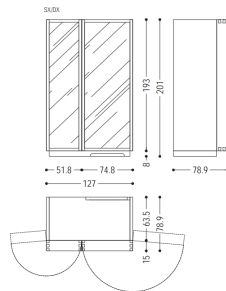

Walnut Wine & Display Cabinet

- Precise Temperature Control : Integrated professional wine cooler ensures optimal storage conditions.
- Premium Walnut Craftsmanship : Crafted from premium walnut veneer, exuding warmth and sophistication.
- Elegant Display : Tempered glass doors elegantly showcase your wine collection and glassware.
- Thoughtful Interior Design : Features hanging stemware racks and open shelving for versatile storage.