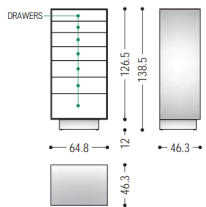

Innovative Layering

- Contemporary Aesthetics : Sleek design with layered drawer fronts showcasing premium walnut or oak wood.
- Engineered Storage : Thoughtfully designed interior with multiple drawers for versatile organization.
- Versatile Finishes : Available in solid walnut, walnut/black, and oak/black to complement any space.