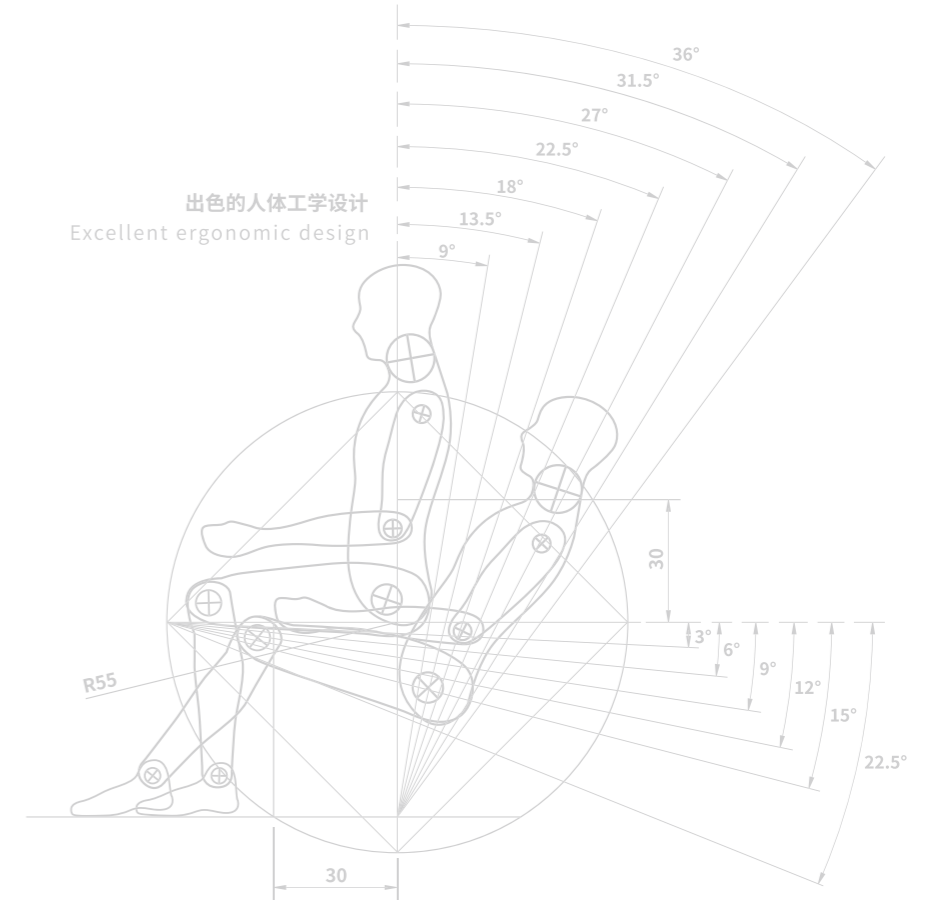

搭配和舒适的家具陈设打造出充满现代感的空间环境

MODEL: **2216#**

右床 + 中床 + 左床: 277\*108/161\*95cm

右床 + 中床 + 中床 + 左床: 354\*108/161\*95cm

右床 + 左床: 200\*108/161\*95cm

双扶手单床: 112\*108/161\*95cm

中床: 77\*108/161\*95cm

**MODEL: 319#**

右床 + 中床 + 中床 + 左床: 278\*110\*77/97cm

右床 + 左床: 356\*110\*77/97cm

双扶手单床: 200\*110\*77/97cm

右床 + 中床 + 左床: 78\*110\*77/97cm

**+ Minimalism**

As high-quality furniture, which is full of inspiration and modern features and its design and technique adhering to modern fashion, it inherits Italian fashionable idea of conciseness while adopting moderation in Chinese aesphilosophy, caters for taste of conciseness and elegance which pursued by modern urban people in simple and concinne streak expression.