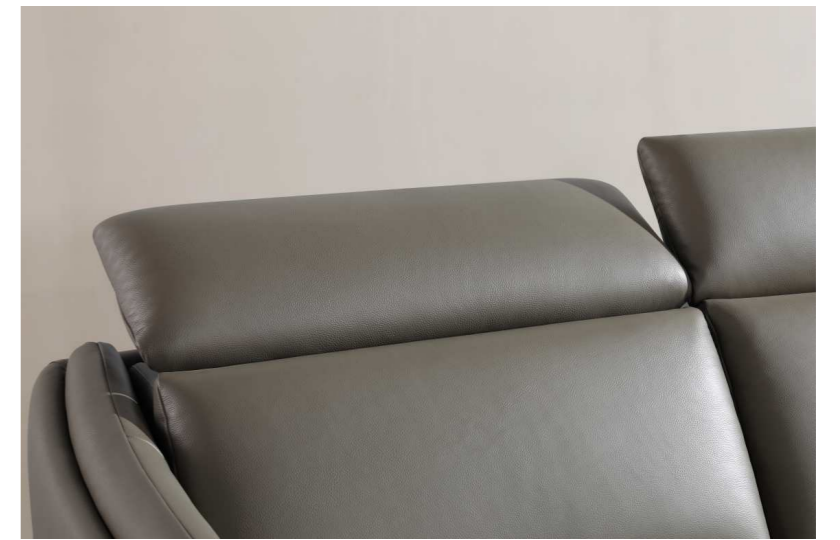

CLASSICAL FASHION

{ 当艺术渗入生活感受触手可及的舒适 }