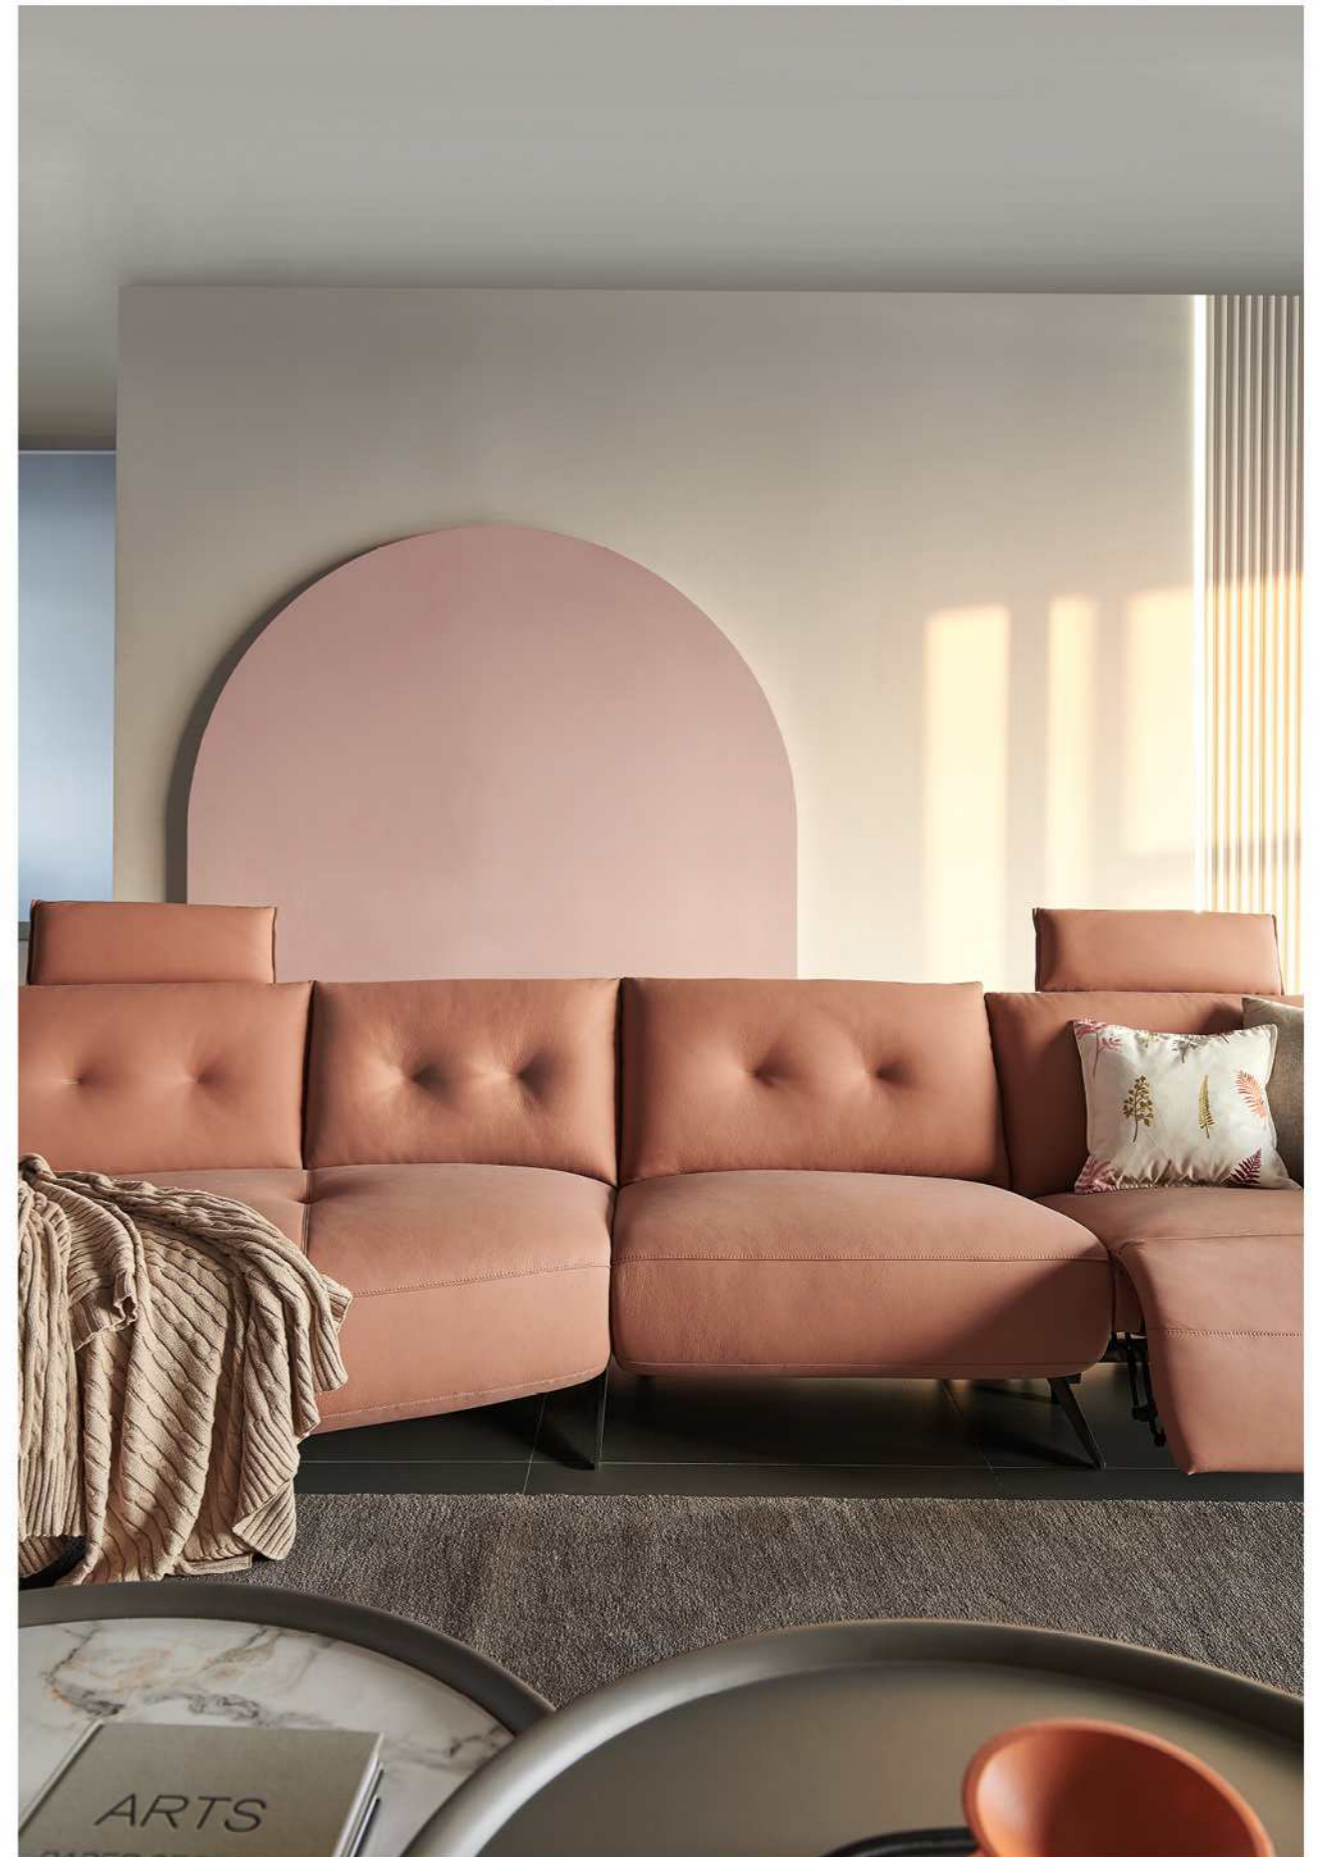

INTERPRET THE CLASSICS

ART

MINIMALIST FURNITURE

FUNCTIONAL
SOFA

FABRIC SOFA
ORIGINATES FROM NATURAL CHARM
NATURE AND ART ACCOMPANY HAND
IN HAND HERE.

AM037 贝拉
单人位 1000×1000×920mm

AM037 贝拉
大三位 2840×1000×920mm