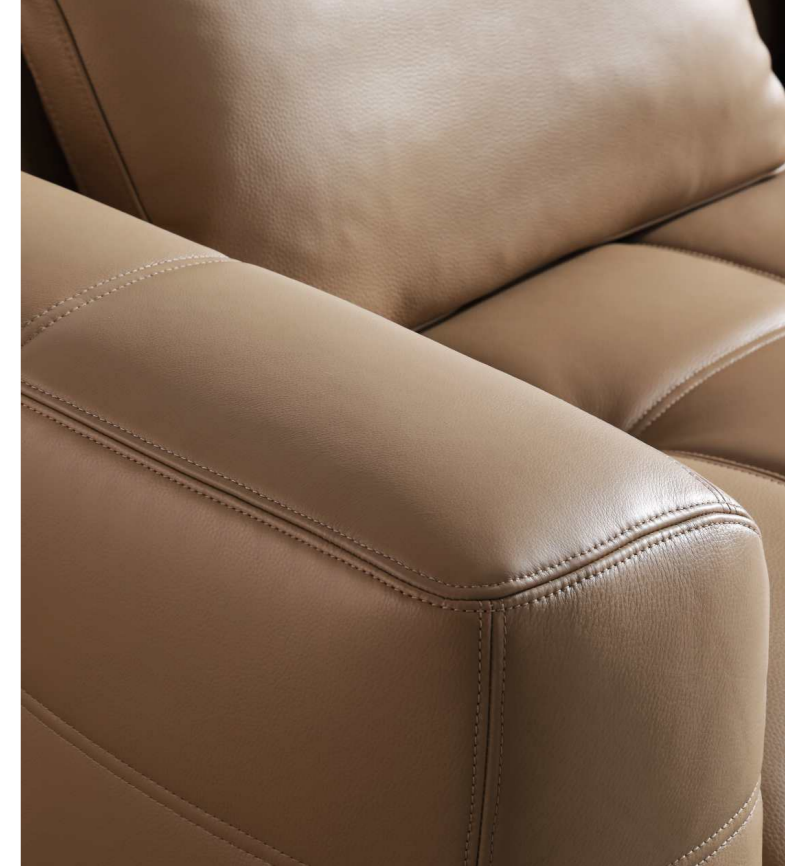

AM1061 手动单椅
单椅 780X910X960mm

free and casual

She, without the out-of-reach design, without the proud nobility, but with the warmth, the brilliance and the approachability, offers every visitor unrestrained space.