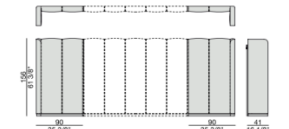

AIDA

Elegant curved headboard, modern Italian luxury

- Exquisite Curved Upholstery
- Solid Canaletta Walnut Frame
- Premium Fabric Selection
- Handcrafted in Italy

DIMENSIONS

Testata Aida
Aida bedhead

Testata Aida modulo laterale
Aida side unit

PO-BED-02

Testata Aida
Aida bedhead

Testata Aida modulo laterale
Aida side unit

- Exquisite Curved Upholstery
- Solid Canaletta Walnut Frame
- Premium Fabric Selection
- Handcrafted in Italy

APOLLO

Minimalist linear design, understated elegance