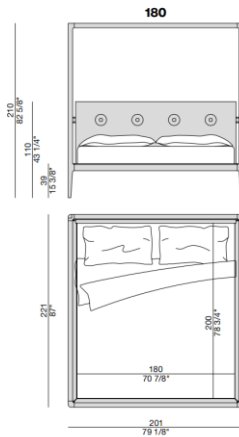

ZIGGY BED BALDACCHINO

Ziggy four-poster bed, romantic canopy design

- Elegant Canopy Frame
- Signature Ziggy Geometry
- Draped Fabric Options
- Romantic Bedroom Centerpiece