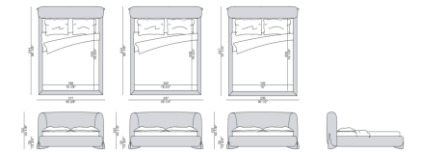

SOFTBAY BED MAX(2)

Ultimate Softbay Max, supreme comfort dimensions

- Maximum Width Option
- Enhanced Side Panels
- Premium Fabric Collection
- Grand Scale Bedroom Focal Point