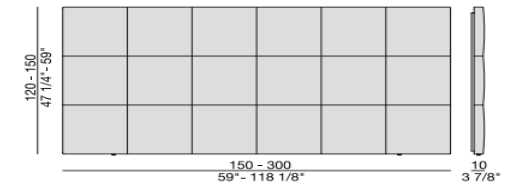

- Quilted Square Pattern
- Clean Architectural Lines
- Solid Wood Base
- Contemporary Italian Style

PO-BED-07

JOY

Floating bed design, joyful sleep experience

- Suspended Platform Base
- Minimal Visible Structure
- Soft Wraparound Headboard
- Ambient LED Lighting Option