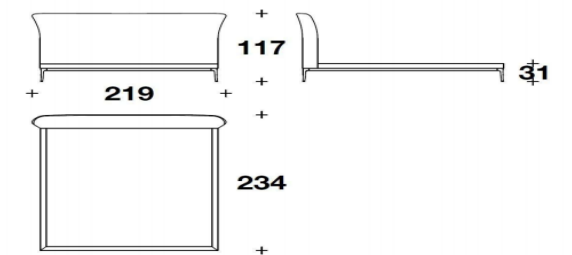

STILETTO

Stiletto-inspired design, bold seductive statement

- Tapered Stiletto Legs
- Sculptural Headboard Curve
- High-Gloss Lacquer Finish
- Runway-Inspired Glamour