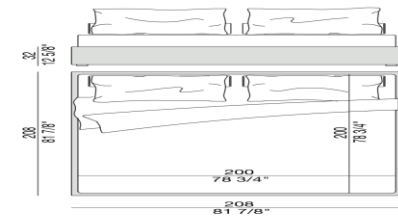

DIMENSIONS