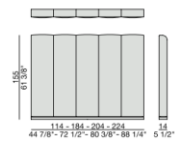

Testata Aida
Aida bedhead