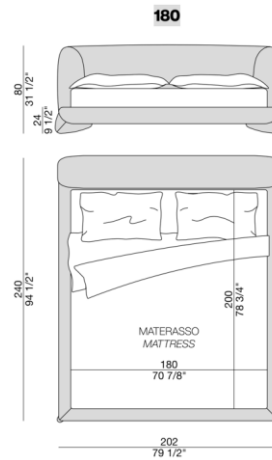

- Double-Layer Padding
- Ergonomic Headboard Angle
- Premium Textile Options
- Refined Organic Curves

PENTAGRAMMA

Five-point star headboard, artistic masterpiece

- Signature Star Pattern
- Artisanal Wood Veneer
- Sculptural Headboard Design
- Museum-Quality Craftsmanship

SOFTBAY BED

Curved wraparound design, bay-like embrace

- Enveloping Curved Headboard
- Soft Fabric Upholstery
- Integrated Side Panels
- Cocoon-Like Comfort

PO-BED-16

PO-BED-17

SOFTBAY BED MAX(2)

Ultimate Softbay Max, supreme comfort dimensions