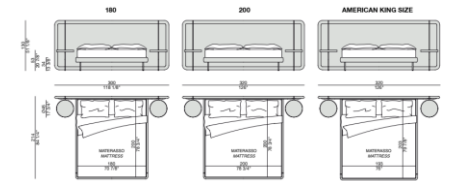

KILLIAN TESTATA XL

Extra-large headboard, ultimate luxury statement

- Oversized Headboard Panel
- Grand Scale Proportions
- Premium Leather F00inish
- Bespoke Size Options