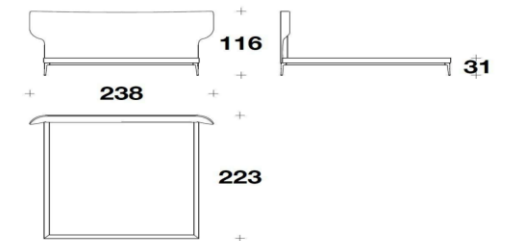

DIMENSIONS