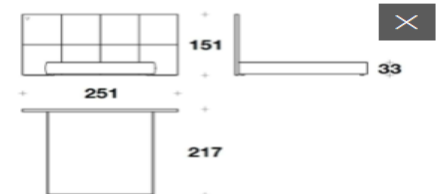

V-KING BED

Royal-scale luxury, VERSACE flagship masterpiece

- Majestic King Dimensions
- Baroque Ornamentation
- Greek Key Motif Detail
- Ultimate VERSACE Statement