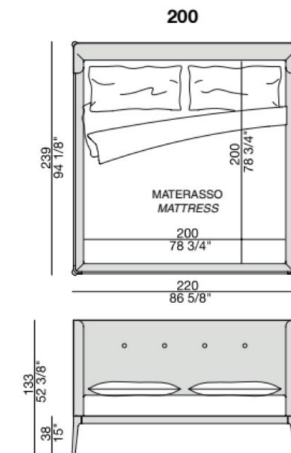

PO-BED-18

PO-BED-19

ZIGGY BED

Asymmetric geometric headboard, avant-garde statement

- Bold Asymmetric Design
- Geometric Panel Composition
- Mixed Material Finishes
- Contemporary Art Influence

ZIGGY BED BALDACCHINO