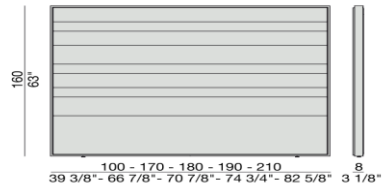

- Clean Geometric Lines
- Solid Wood Construction
- Modular Headboard Design
- Custom Finish Options

DIMENSIONS

PO-BED-04

BOHÈME

Romantic bohemian style, cozy comfort

- Soft Rounded Silhouette
- Textured Fabric Upholstery
- Generous Proportions
- Warm Oak Details