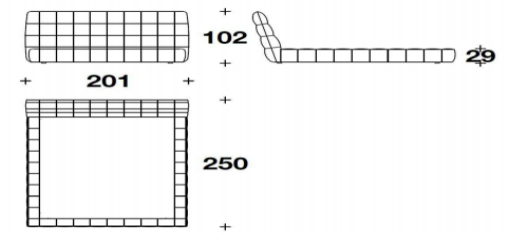

VS-BED-23

SHADOV

Shadow aesthetics, VERSACE mysterious elegance

- Dark Dramatic Silhouette
- Lacquered Finish Panels
- Contrast Stitching Detail
- Mysterious Luxe Appeal

Versace Home Shadov King Size Bed

Size: 273 x 234 x 168 h