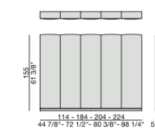

AIDA

Elegant curved headboard, modern Italian luxury

- Exquisite Curved Upholstery
- Solid Canaletta Walnut Frame
- Premium Fabric Selection
- Handcrafted in Italy

DIMENSIONS

Testata Aida
Aida bedhead

Testata Aida modulo laterale
Aida side unit