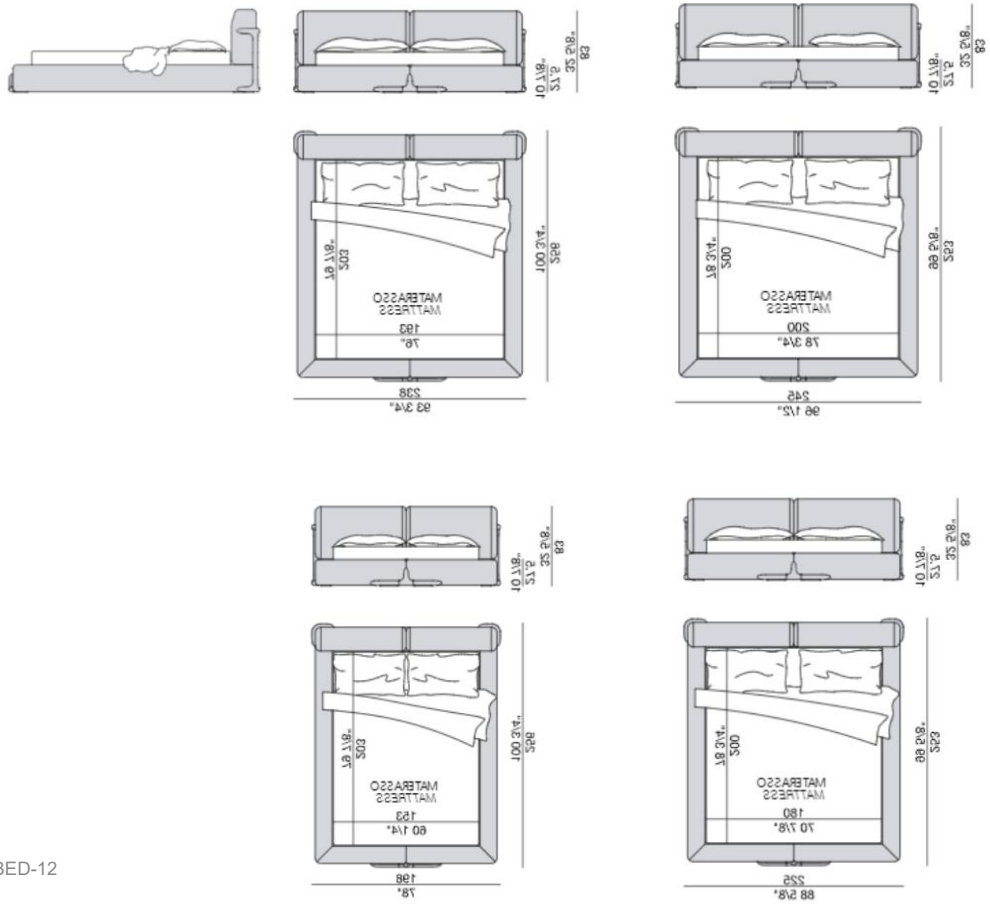

- Ultra-Thin Profile
- Floating Frame Design
- Seamless Joint Construction
- Pure Minimalist Form

KIRK BED

Modular panel design, flexible spatial adaptation

- Interlocking Panel System
- Customizable Configuration
- Mixed Material Palette
- Contemporary Modular Aesthetic

180

PO-BED-11

KIRK BED

Modular panel design, flexible spatial adaptation

- Interlocking Panel System
- Customizable Configuration
- Mixed Material Palette
- Contemporary Modular Aesthetic

180

PO-BED-12

PO-BED-13