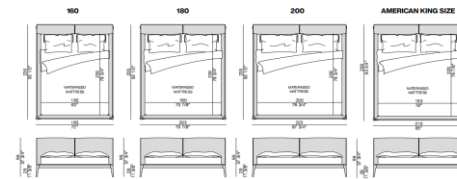

ZIGGY BED SOFT

Soft-upholstered Ziggy, beauty of soft and strong

- Padded Geometric Panels
- Velvet & Leather Options
- Iconic Asymmetric Silhouette
- Bold Yet Inviting Design