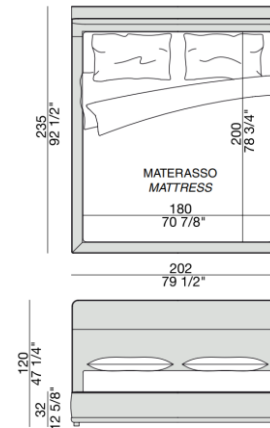

KIRK BED

Modular panel design, flexible spatial adaptation

- Interlocking Panel System
- Customizable Configuration
- Mixed Material Palette
- Contemporary Modular Aesthetic

180