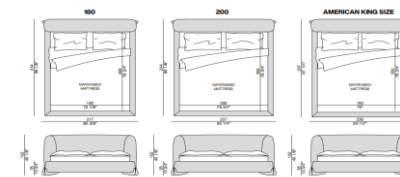

SOFTBAY BED

Curved wraparound design, bay-like embrace

- Enveloping Curved Headboard
- Soft Fabric Upholstery
- Integrated Side Panels
- Cocoon-Like Comfort

PO-BED-16

PO-BED-17

SOFTBAY BED MAX(2)

Ultimate Softbay Max, supreme comfort dimensions

- Maximum Width Option
- Enhanced Side Panels
- Premium Fabric Collection
- Grand Scale Bedroom Focal Point

SOFTBAY BED MAX

Extended Softbay, immersive sleep sanctuary

- Extra-Wide Curved Design
- Deep Wraparound Wings
- Luxurious Upholstery
- Statement Bedroom Centerpiece