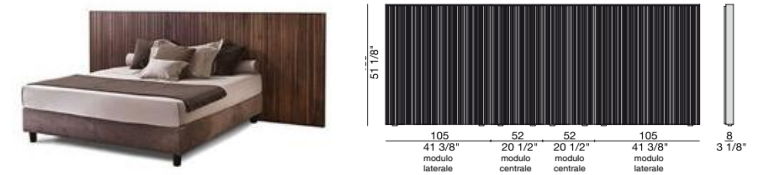

SOFTBAY BED

Curved wraparound design, bay-like embrace

- Enveloping Curved Headboard
- Soft Fabric Upholstery
- Integrated Side Panels
- Cocoon-Like Comfort

PO-BED-16

PO-BED-17

SOFTBAY BED MAX(2)

Ultimate Softbay Max, supreme comfort dimensions