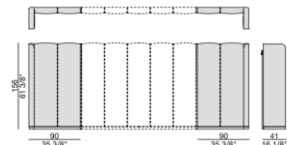

AIDA

Elegant curved headboard, modern Italian luxury

- Exquisite Curved Upholstery
- Solid Canaletta Walnut Frame
- Premium Fabric Selection
- Handcrafted in Italy

DIMENSIONS

Testata Aida
Aida bedhead

Testata Aida modulo laterale
Aida side unit

PO-BED-02

Testata Aida
Aida bedhead

Testata Aida modulo laterale
Aida side unit

- Exquisite Curved Upholstery
- Solid Canaletta Walnut Frame
- Premium Fabric Selection
- Handcrafted in Italy

APOLLO

Minimalist linear design, understated elegance